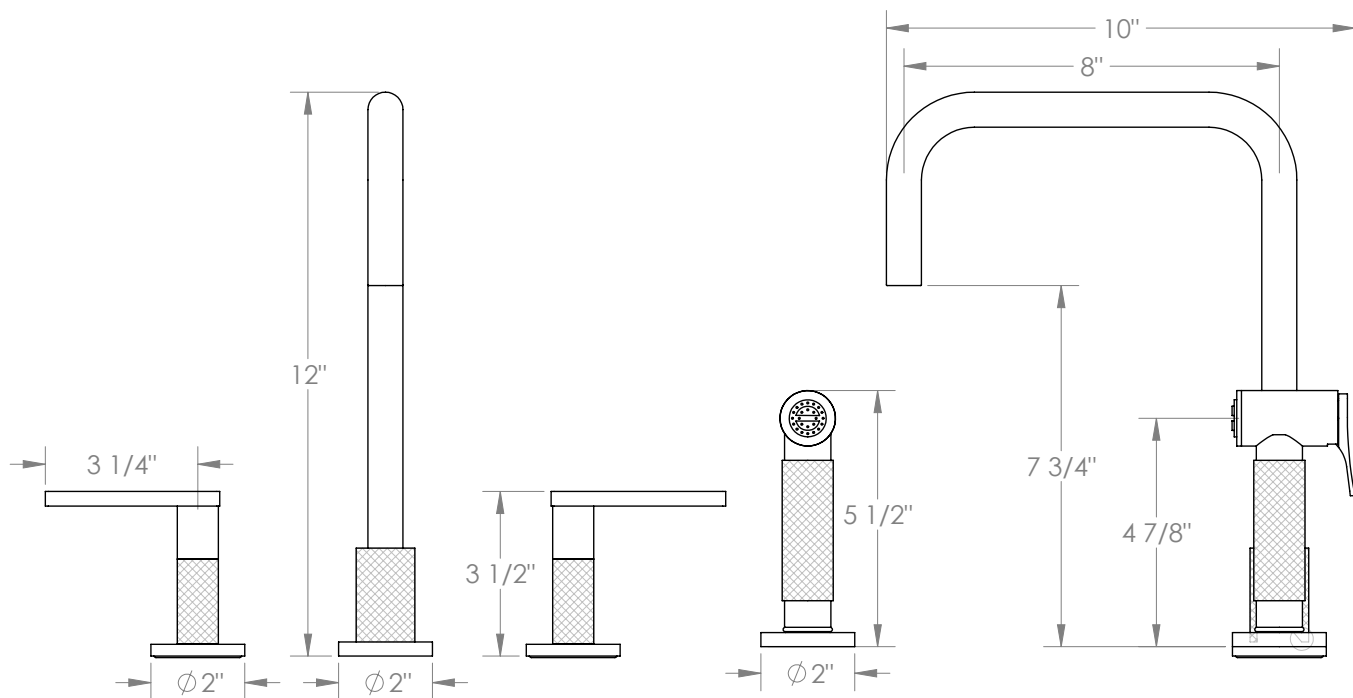

WATERMARK

BROOKLYN, NEW YORK

Rainey 70-7.1-RNK8

Deck Mounted, Two Handle Faucet with Side
Spray

- Side Spray Hose Length: 50" (Final Length May Vary)
- Fits Deck Up To 1-3/4" Thick
- Recommended Mounting Hole: 1-3/8"
- All Lead-Free Brass Construction
- Flow Rate: 1.75 GPM
- 1/4 Turn Ceramic Cartridge
- 360° Rotating Spout
- Professional Installation Required

Available in all finishes shown on the [Watermark Designs website](https://www.watermarkdesigns.com)

Meets the applicable requirements of ASME A112.18.1-2005/CSA B125.1-05, entitled "Plumbing Supply Fittings".

Watermark Designs reserves the right to make revisions without notice to produce specifications. All product dimensions are nominal.

02/2022

350 Dewitt Ave. Brooklyn, NY 11207 USA | T: 1 718 257 2800 | F: 1 718 257 2144 | customerservice@watermark-designs.com