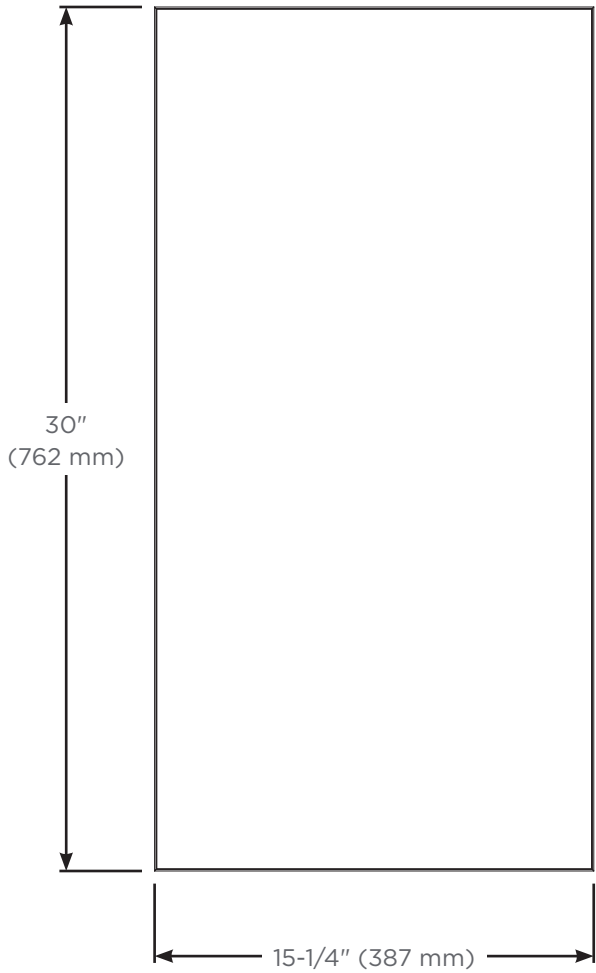

Dimensions

Height: 30" (762 mm)
 Width: 15-1/4" (387 mm)
 Depth: 7/8" (22 mm)

Options

- Other widths / heights available
- Can be paired with other product lines:
 - M Cabinets (MC)
 - PL Cabinets (PL/P2C)
 - AiO Cabinets (AC)
 - Vitality Cabinets (YC)

Example: Cabinet to Mirror to Cabinet Arrangement

Model Number Key

<u>Modular</u>	<u>Mirror</u>	<u>Width</u>	<u>Height</u>	<u>Finish</u>
MOD	M	16	30	FP = Flat Polish FB = Flat Bevel

Front view

Side view