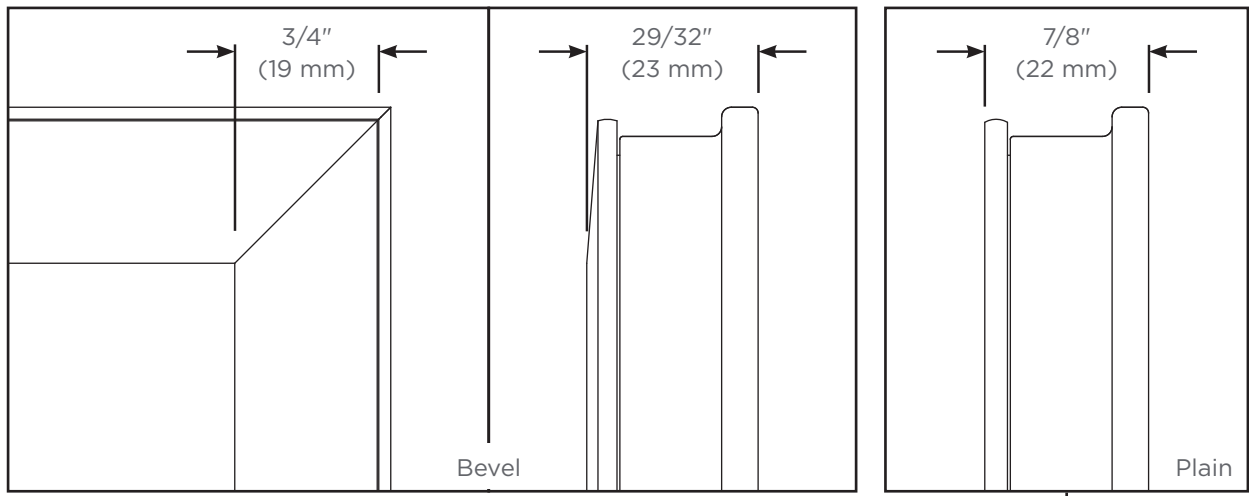

Dimensions

Height: 30" (762 mm)
 Width: 15-1/4" (387 mm)
 Depth: 7/8" (22 mm)

Options

- Other widths / heights available
- Can be paired with other product lines:
 - M Cabinets (MC)
 - PL Cabinets (PL/P2C)
 - AiO Cabinets (AC)
 - Vitality Cabinets (YC)

Example: Cabinet to Mirror to Cabinet Arrangement

Model Number Key

<u>Modular</u>	<u>Mirror</u>	<u>Width</u>	<u>Height</u>	<u>Finish</u>
MOD	M	16	30	FP = Flat Polish FB = Flat Bevel

Front view

Side view