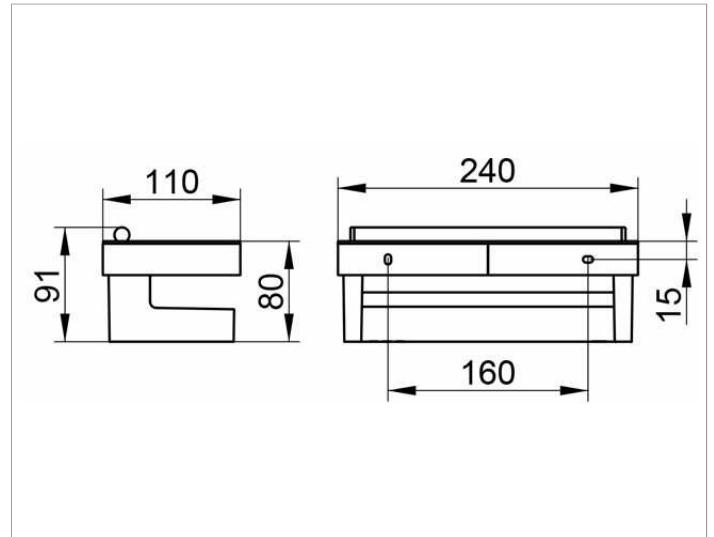

**Collection Moll**  
**12759010000 Shower basket**

**PRODUCT**

**DRAWING**

**PRODUCT ATTRIBUTES**

3 parts: metal bracket, detachable synthetic insert, soap resistant, shutterproof, uv-protected and integrated glass wiper

**SURFACE**

chrome-plated/white

**DIMENSION**

mit Glasabzieher

**SPECIFICATIONS**

KEUCO COLLECTION MOLL shower basket, with integrated glass scraper, wall mounted 12759010000  
 Glass scraper, aluminum silver anodized, width 220 mm, height 60 mm  
 Chrome-plated metal basket with removable, soap resistant, break-proof and UV- protected, white, easy to clean  
 Total depth 110 mm, height 80 mm, total width 240 mm  
 The shower basket is fitted with 2 hidden fixing points  
 incl. corrosion-free mounting material