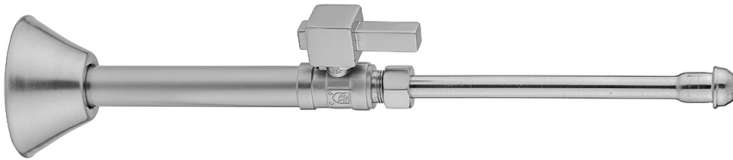

Quarter Turn Straight Pattern 1/2" Copper (Sweat Fit) x 3/8" O.D. Faucet Supply Kit with Square Lever Handle, 20" Supply Tubes, Escutcheons

Model #: 631-6-62-

FEATURES:

- Complete Faucet Supply Kit
- Kit contains:
 - (2) Quarter Turn Straight Pattern 1/2" Copper (Sweat Fit) x 3/8" O.D. Supply Valve with Square Lever Handle P/N 631-6
 - (2) 20" Copper Supply Tubes P/N 662
 - (2) Bell Escutcheons P/N 7116

AVAILABLE FINISHES:

Polished Chrome (PCH)	Satin Chrome (SC)	Bronze Umber (BU)
Satin Nickel (SN)	Pewter (PEW)	Caramel Bronze (CB)
Polished Nickel (PN)	Antique Brass (AB)	Antique Copper (ACU)
Oil-Rubbed Bronze (ORB)	Polished Brass (PB)	Polished Copper (PCU)
Vintage Bronze (VB)	Satin Brass (SB)	Matte Black (MBK)
Satin Gold (SG)	Polished Gold (PG)	Black Nickel (BKN)
Bombay Gold (BG)	Jewelers Gold (JG)	Europa Bronze (EB)
White (WH)	Sedona Beige (SDB)	Tristan Brass (TB)
Satin Copper (SCU)		

SPECIFICATION DRAWING:

COMPONENTS	
DESCRIPTION	QTY:
ANGLE VALVE - SQUARE LEVER HANDLE	2
3/8" O.D. SUPPLY TUBE	2
ESCUTCHEON	2

AVAILABLE HANDLES: