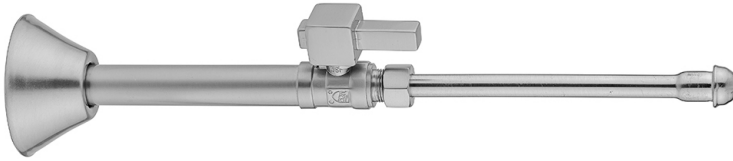

Quarter Turn Straight Pattern 1/2" Copper (Sweat Fit) x 3/8" O.D. Faucet Supply Kit with Square Lever Handle, 20" Supply Tubes, Escutcheons

Model #: 631-6-62-

FEATURES:

- Complete Faucet Supply Kit
- Kit contains:
 - (2) Quarter Turn Straight Pattern 1/2" Copper (Sweat Fit) x 3/8" O.D. Supply Valve with Square Lever Handle P/N 631-6
 - (2) 20" Copper Supply Tubes P/N 662
 - (2) Bell Escutcheons P/N 7116

AVAILABLE FINISHES:

Polished Chrome (PCH)	Satin Chrome (SC)	Bronze Umber (BU)
Satin Nickel (SN)	Pewter (PEW)	Caramel Bronze (CB)
Polished Nickel (PN)	Antique Brass (AB)	Antique Copper (ACU)
Oil-Rubbed Bronze (ORB)	Polished Brass (PB)	Polished Copper (PCU)
Vintage Bronze (VB)	Satin Brass (SB)	Matte Black (MBK)
Satin Gold (SG)	Polished Gold (PG)	Black Nickel (BKN)
Bombay Gold (BG)	Jewelers Gold (JG)	Europa Bronze (EB)
White (WH)	Sedona Beige (SDB)	Tristan Brass (TB)
Satin Copper (SCU)		

SPECIFICATION DRAWING:

COMPONENTS	
DESCRIPTION	QTY:
ANGLE VALVE - SQUARE LEVER HANDLE	2
3/8" O.D. SUPPLY TUBE	2
ESCUTCHEON	2

AVAILABLE HANDLES: