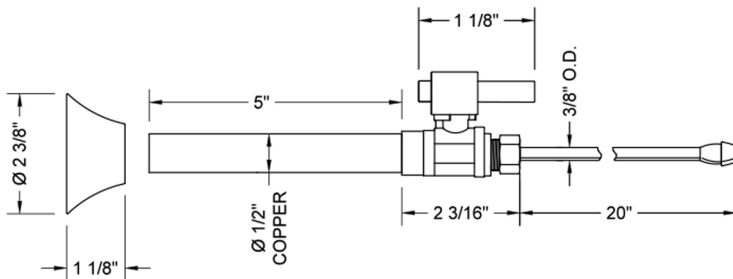

Quarter Turn Straight Pattern 1/2" Copper (Sweat Fit) x 3/8" O.D. Faucet Supply Kit with Square Lever Handle, 20" Supply Tubes, Escutcheons

Model #: 631-6-62-

FEATURES:

- Complete Faucet Supply Kit
- Kit contains:
 - (2) Quarter Turn Straight Pattern 1/2" Copper (Sweat Fit) x 3/8" O.D. Supply Valve with Square Lever Handle P/N 631-6
 - (2) 20" Copper Supply Tubes P/N 662
 - (2) Bell Escutcheons P/N 7116

SPECIFICATION DRAWING:

COMPONENTS	
DESCRIPTION	QTY:
ANGLE VALVE - SQUARE LEVER HANDLE	2
3/8" O.D. SUPPLY TUBE	2
ESCUTCHEON	2

AVAILABLE HANDLES: