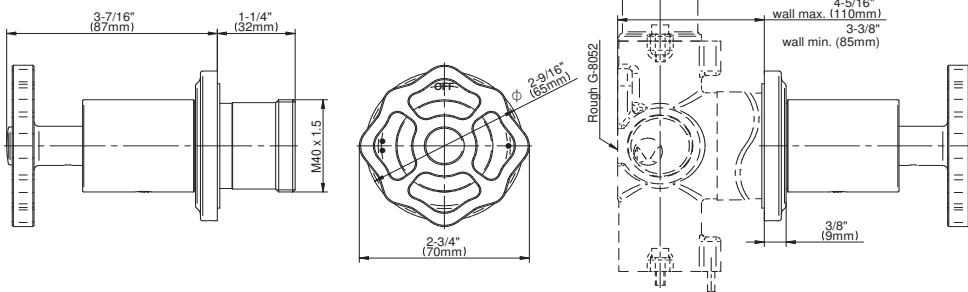

Available Finishes

- Polished Chrome
  G-8038-C18E1-PC-T
- Polished Nickel
  G-8038-C18E1-PN-T
- Brushed Nickel
  G-8038-C18E1-BNi-T
- Matte Black
  G-8038-C18E1-MBK-T
- Architectural Black®
  G-8038-C18E1-BK-T
- Architectural White®
  G-8038-C18E1-WT-T
- Olive Bronze*
  G-8038-C18E1-OB-T*
- Gunmetal
  G-8038-C18E1-GM-T
- Gunmetal Distressed
  G-8038-C18E1-GMD-T
- Vintage Brushed Brass
  G-8038-C18E1-VBB-T
- 24K Brushed Gold
  G-8038-C18E1-BAU-T
- 24K Gold
  G-8038-C18E1-AU-T
- Unfinished Brass PVD
  G-8038-C18E1-UB-T
- Unfinished Brushed Brass PVD
  G-8038-C18E1-UBB-T