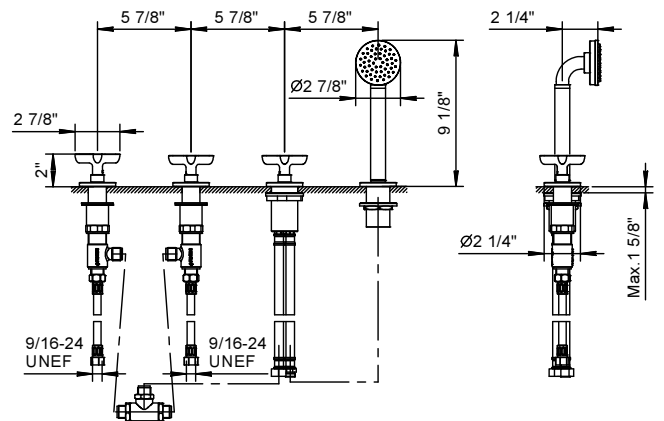

Comments:

Certifications/Awards: