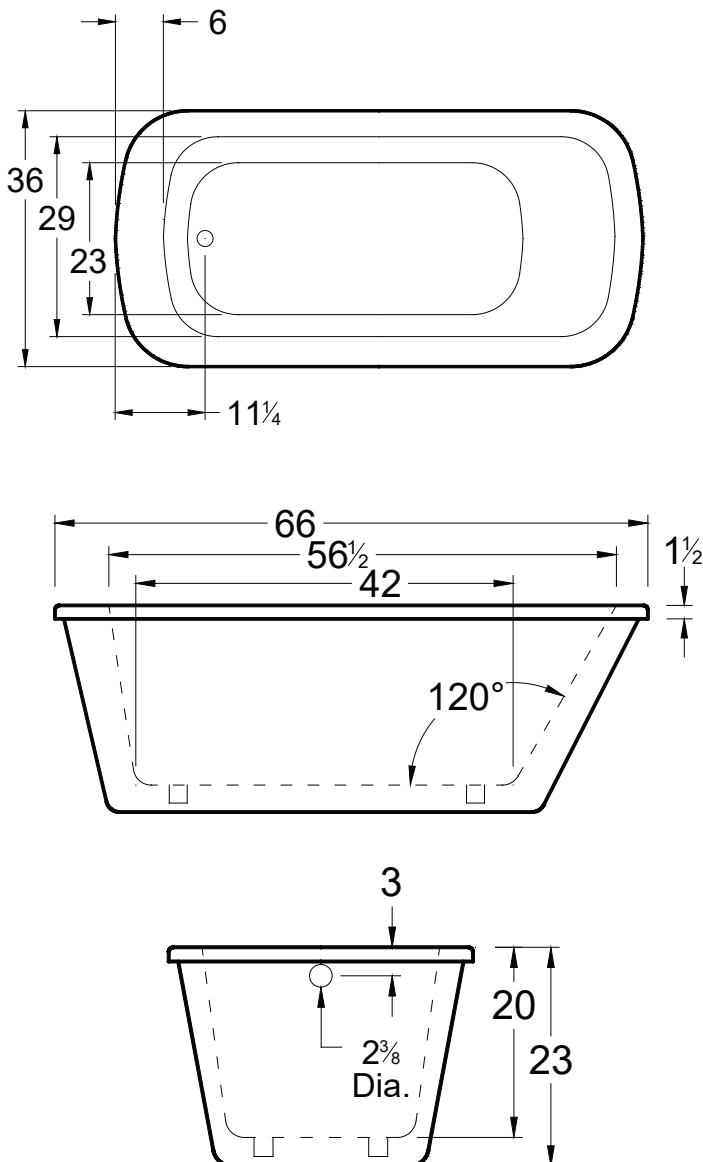

### DIMENSIONS

66" x 36" x 23" (1676 x 915 x 584 mm)

Gallon to Overflow = 80 (Liters = 303)

Weight: 130 lbs

### UNDERMOUNT

This tub is not designed for undermount installation.

★ Made in the USA

All bathtub dimensions are ± 1/2"

Last Update 1/20/21

Always check our website for the most updated specifications: [Americh.com](http://Americh.com)