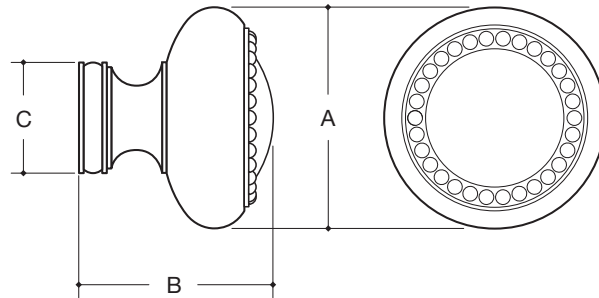

# WATER STREET

LAKWOOD NEW YORK

		<b>A</b>	<b>B</b>	<b>C</b>
8446	BEAD KNOB	1-1/4"	1-1/8"	5/8"
8447	BEAD KNOB	1-1/2"	1-5/16"	3/4"

Made to order with standard lead time of 2 - 4 weeks, dependent on finish selected.  
Expediting availability determined by the production levels at the time of order. Upcharge applies.  
Items that are available for Quick Ship will ship within 24 hours.