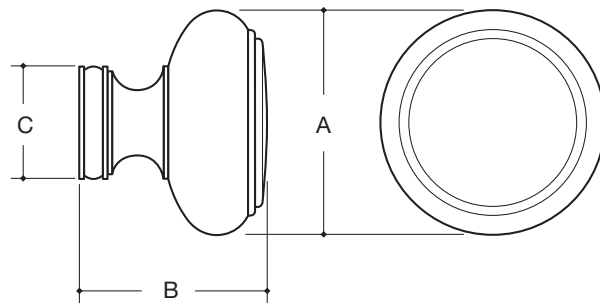

WATER STREET

LAKWOOD NEW YORK

		A	B	C
8432	KNOB	1-1/4"	1-1/8"	5/8"
8411	KNOB	1-1/2"	1-1/4"	3/4"

Hand hammering or custom engraving available.
Made to order with standard lead time of 2 - 4 weeks, dependent on finish selected.
Expediting availability determined by the production levels at the time of order. Upcharge applies.
Items that are available for Quick Ship will ship within 24 hours.