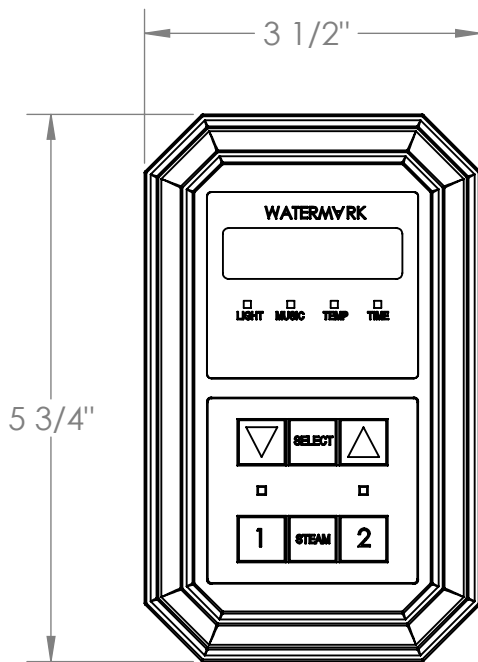

SS-SSBS04

Beverly Steam Shower

Includes Thermasol Signature Series Control and SteamVection Steamhead

Integrates With Thermasol® AF Series And Proseries™ Digital Can-Bus Technology.

Solid Brass Construction

Ø 1 3/4"

5/8"

Notes: Please Contact Thermasol for Technical Support. (866) 961-5419

WATERMARK DESIGNS 9/9/2021

350 Dewitt Ave Brooklyn NY 11207 USA T 718 257 2800 F 718 257 2144 info@watermark-designs.com