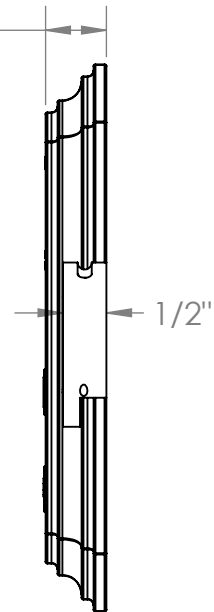

SS-SSBS04

Beverly Steam Shower

Includes Thermasol Signature Series Control and SteamVection Steamhead

Integrates With Thermasol® AF Series And Proseries™ Digital Can-Bus Technology.

Solid Brass Construction

Ø 1 3/4"

5/8"

Notes: Please Contact Thermasol for Technical Support. (866) 961-5419

WATERMARK DESIGNS 9/9/2021

350 Dewitt Ave Brooklyn NY 11207 USA T 718 257 2800 F 718 257 2144 info@watermark-designs.com