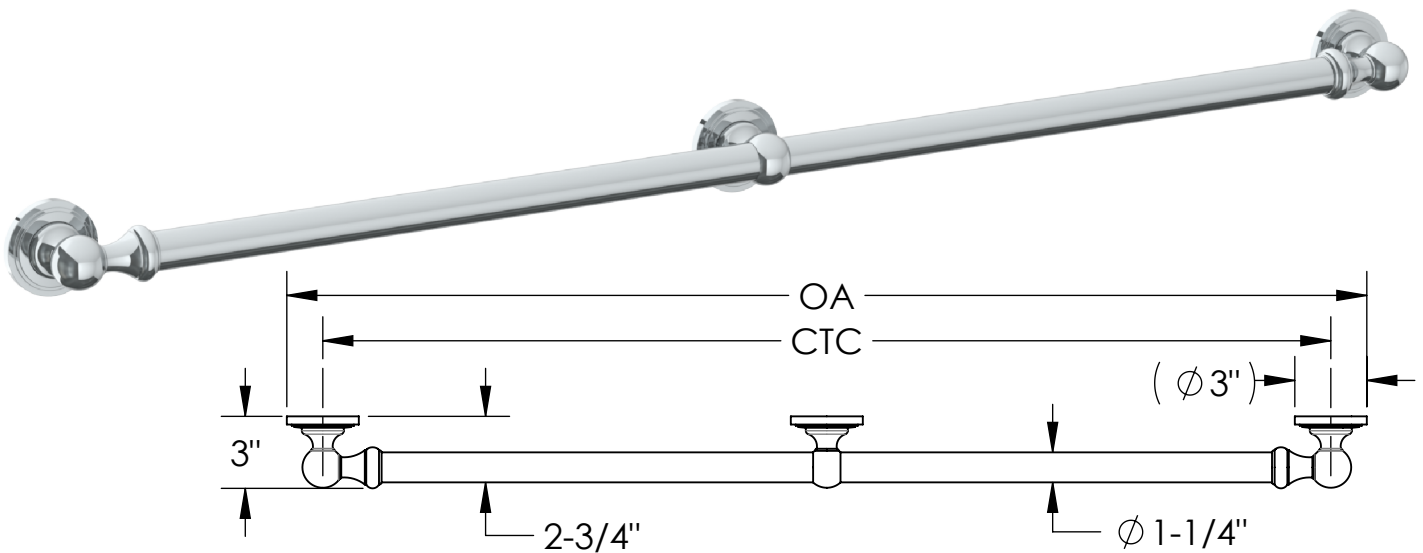

GB4_S

Shower Grab Bar

Paris Collection

MODEL NO.	DIMENSION CTC	DIMENSION OA
<u>GB41S</u>	12"	15"
<u>GB42S</u>	16"	19"
<u>GB43S</u>	18"	21"
<u>GB44S</u>	24"	27"
<u>GB45S</u>	32"	35"

MODEL NO.	DIMENSION CTC	DIMENSION OA
<u>GB46S</u>	36"	39"
<u>GB47S</u>	42"	45"
<u>GB48S</u>	48"	51"

NOTES:

- ADA compliant when located and mounted into a structural support per ADA guidelines.
- The wall mounting plates on the grab bar must be mounted to the wall studs or a brace between the wall studs.