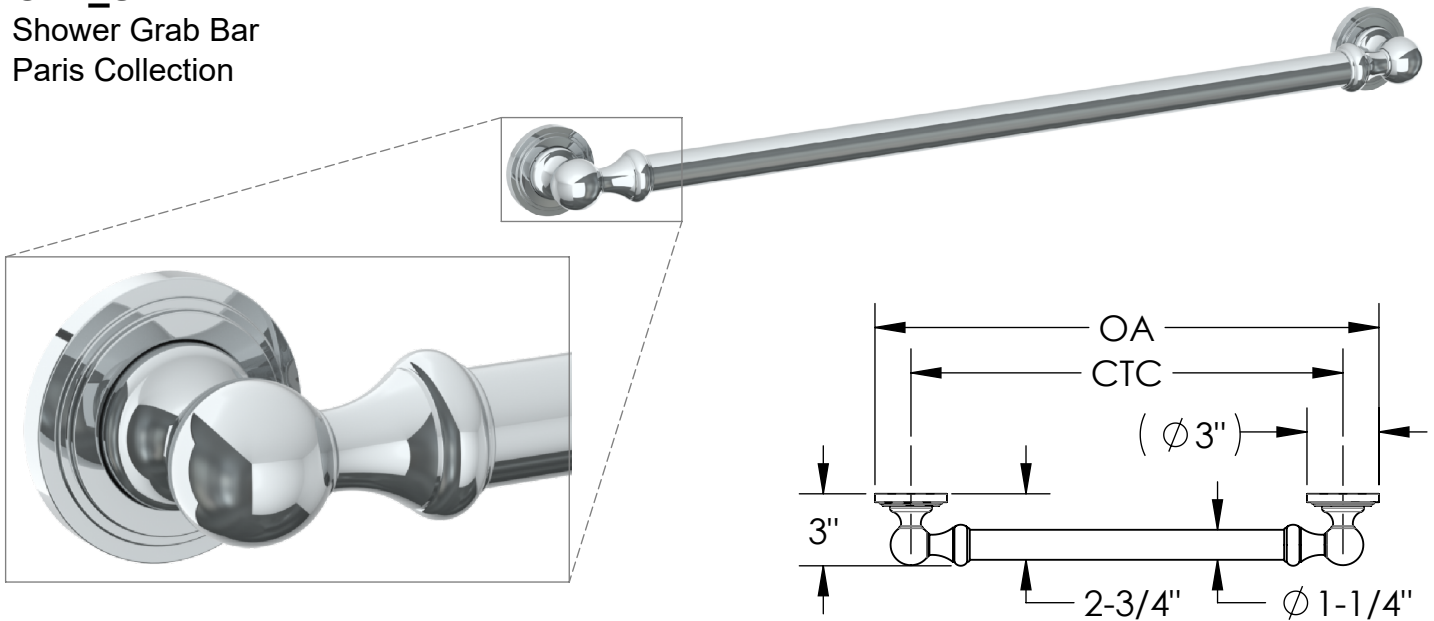

GB4_S

Shower Grab Bar

Paris Collection

MODEL NO.	DIMENSION CTC	DIMENSION OA
<u>GB41S</u>	12"	15"
<u>GB42S</u>	16"	19"
<u>GB43S</u>	18"	21"
<u>GB44S</u>	24"	27"
<u>GB45S</u>	32"	35"

MODEL NO.	DIMENSION CTC	DIMENSION OA
<u>GB46S</u>	36"	39"
<u>GB47S</u>	42"	45"
<u>GB48S</u>	48"	51"

NOTES:

- ADA compliant when located and mounted into a structural support per ADA guidelines.
- The wall mounting plates on the grab bar must be mounted to the wall studs or a brace between the wall studs.