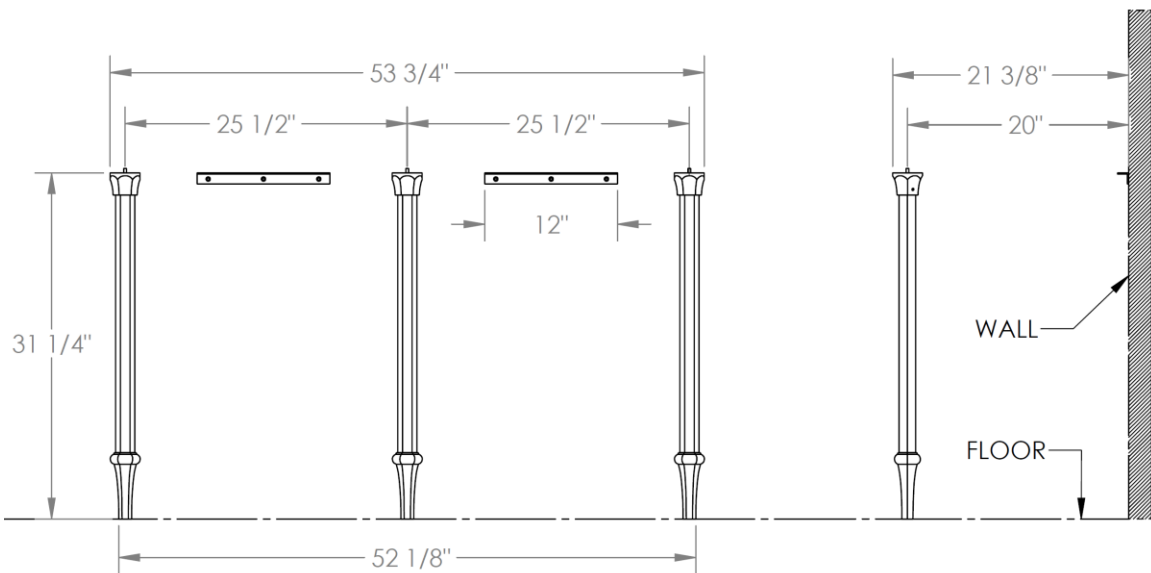

CON60-BSTST

For 60" Double Counter Tops, Up to 72"
Gramercy Collection

WATERMARK DESIGNS 4/24/2019

350 Dewitt Ave Brooklyn NY 11207 USA T 718 257 2800 F 718 257 2144 info@watermark-designs.com