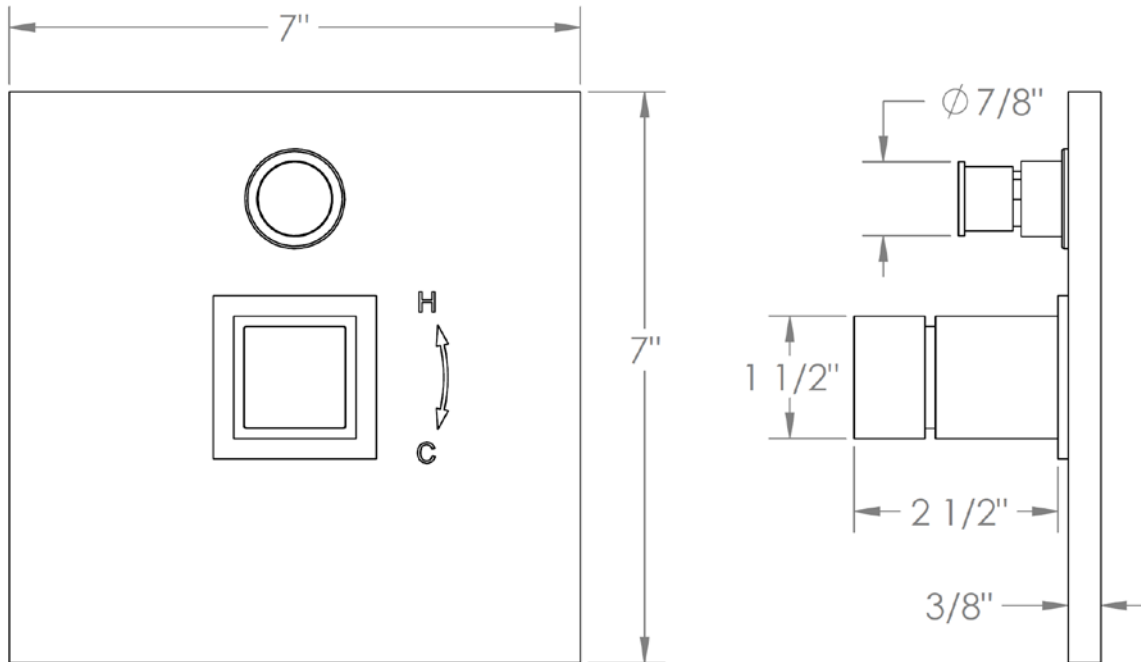

97-P90-J6
Pressure Balance Trim Kit
For Use With SS-PB85 Pressure Balance Valve

WATERMARK DESIGNS 3/2/2018