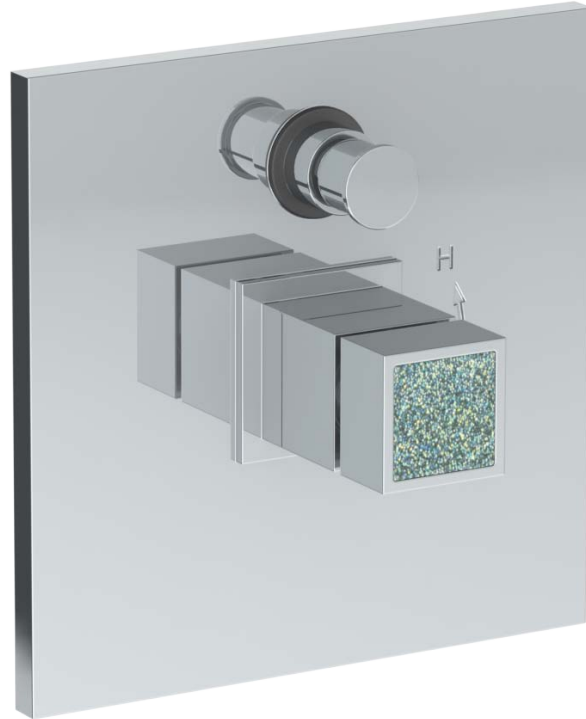

97-P90-J6
Pressure Balance Trim Kit
For Use With SS-PB85 Pressure Balance Valve

WATERMARK DESIGNS 3/2/2018