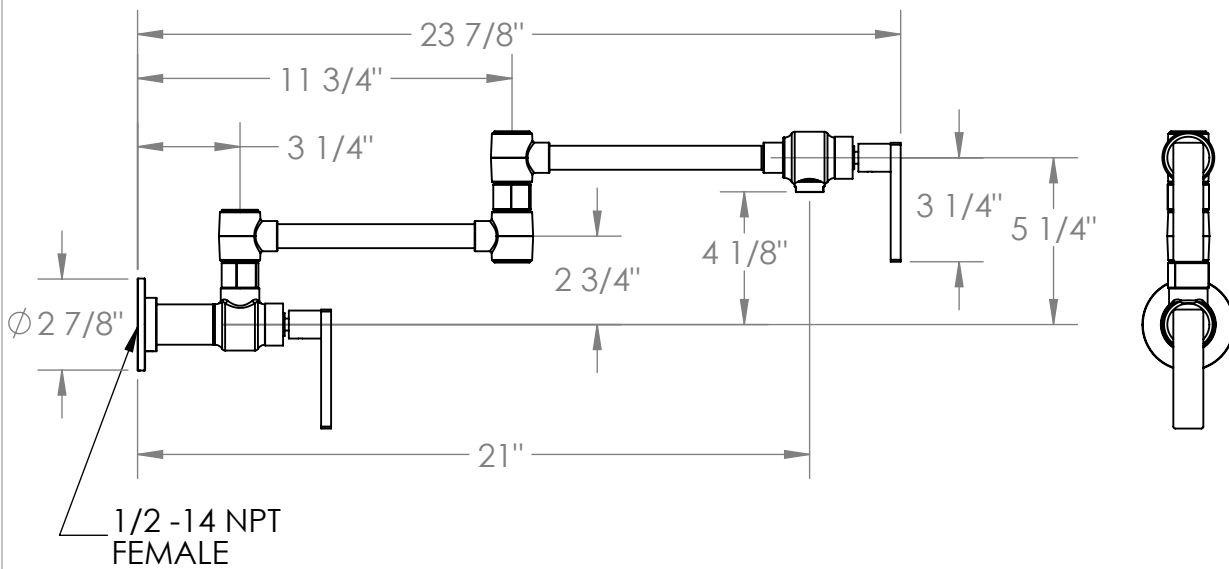

70-7.8-RNK8

Wall Mounted Pot Filler

WATERMARK DESIGNS 9/9/2019

350 Dewitt Ave Brooklyn NY 11207 USA T 718 257 2800 F 718 257 2144 info@watermark-designs.com