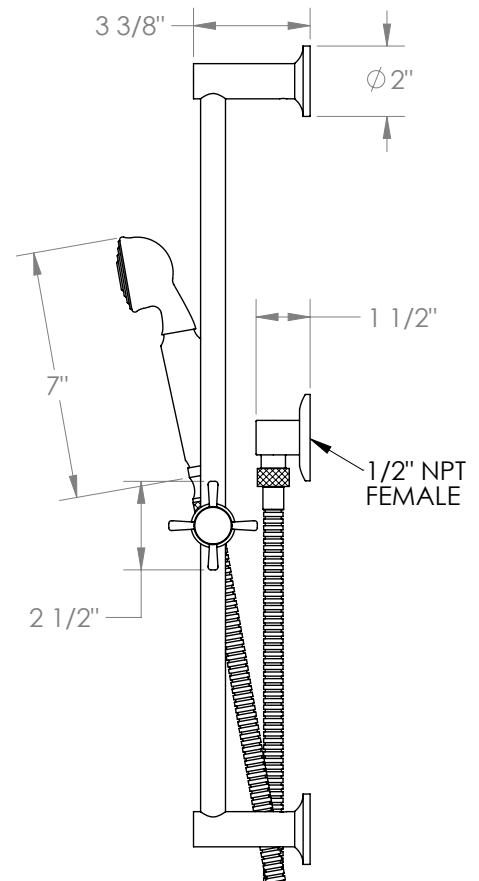

WATERMARK

BROOKLYN, NEW YORK

Haley 34-HSPB1-B9M Positioning Bar Shower Kit with Hand Shower

- Handshower Flow Rate: 1.75 GPM
- Slide bar features an adjustable shower holder that can be set along length of bar and can be set at angle up to 45°
- Hose Length: 69"
- Includes two backflow preventers- one in the hand shower and one in the wall elbow

Includes The Following Components:

- Shower Positioning Bar: 34-6524
- Hand Shower: SH-S525B
- Wall Elbow: ELB-6001
- Shower Hose: DS-4079

Available in all finishes shown on the [Watermark Designs website](https://www.watermark-designs.com)

Meets the applicable requirements of ASME A112.18.1-2005/CSA B125.1-05, entitled "Plumbing Supply Fittings".

Watermark Designs reserves the right to make revisions without notice to produce specifications. All product dimensions are nominal.