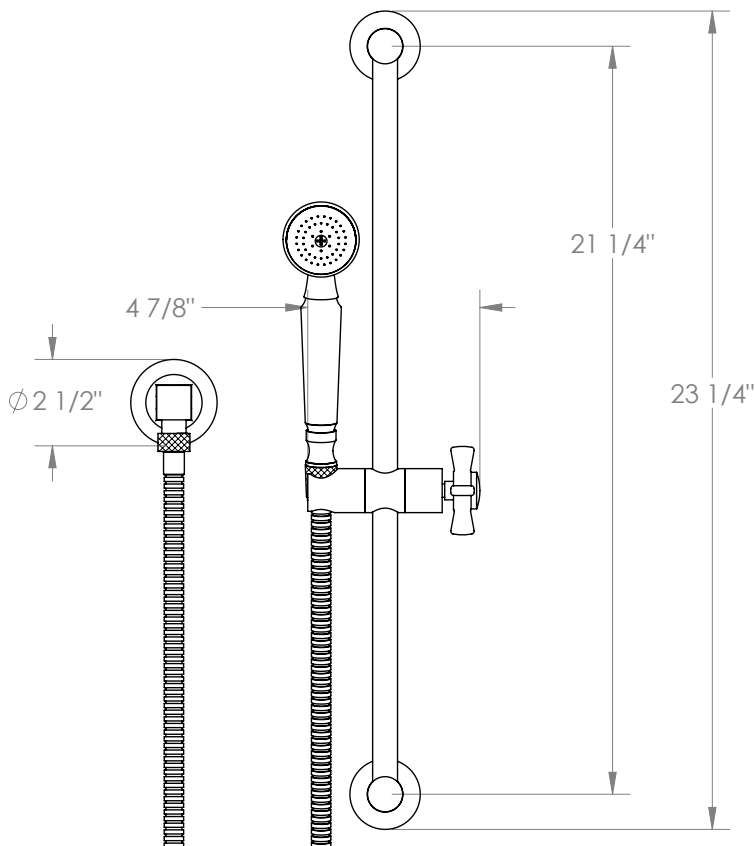

WATERMARK

BROOKLYN, NEW YORK

Haley 34-HSPB1-B9M Positioning Bar Shower Kit with Hand Shower

- Handshower Flow Rate: 1.75 GPM
- Slide bar features an adjustable shower holder that can be set along length of bar and can be set at angle up to 45°
- Hose Length: 69"
- Includes two backflow preventers- one in the hand shower and one in the wall elbow

Includes The Following Components:

- Shower Positioning Bar: 34-6524
- Hand Shower: SH-S525B
- Wall Elbow: ELB-6001
- Shower Hose: DS-4079

Available in all finishes shown on the [Watermark Designs website](https://www.watermark-designs.com)

Meets the applicable requirements of ASME A112.18.1-2005/CSA B125.1-05, entitled "Plumbing Supply Fittings".

Watermark Designs reserves the right to make revisions without notice to produce specifications. All product dimensions are nominal.