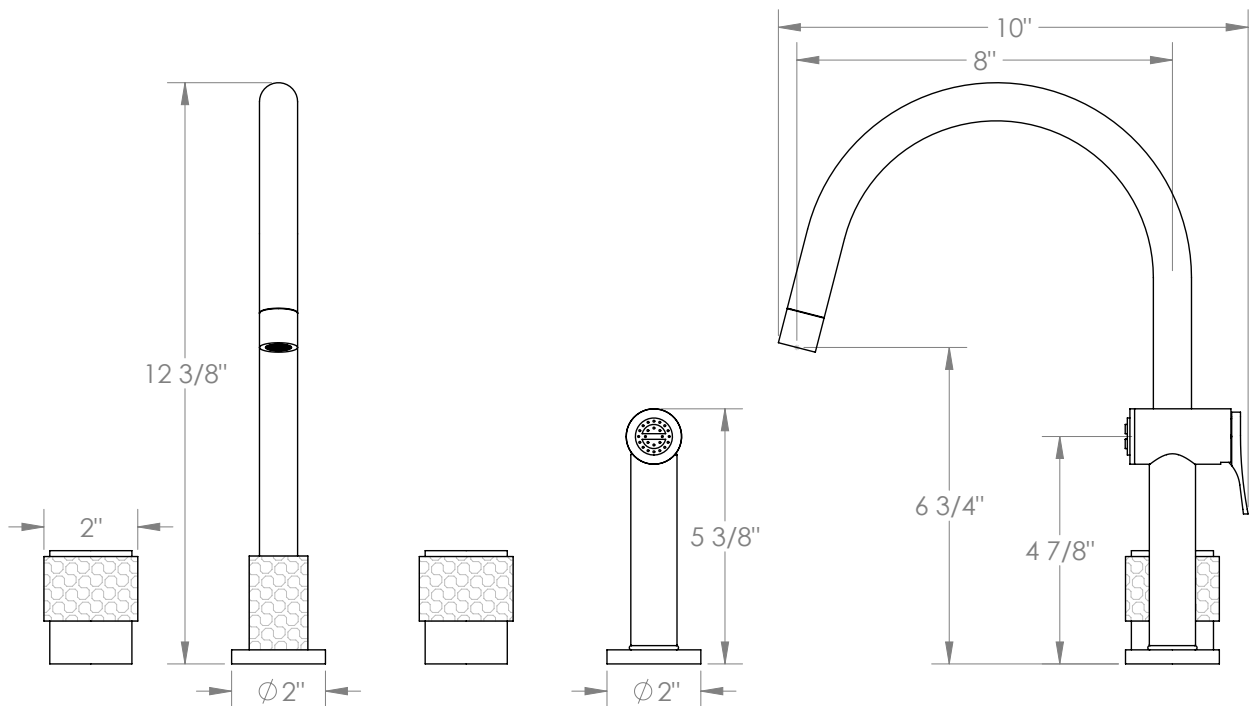

WATERMARK

BROOKLYN, NEW YORK

Sense 27-7.1-CL16

Deck Mounted, Two Handle Faucet with Side Spray

- Side Spray Hose Length: 50" (Final Length May Vary)
- Fits Deck Up To 1-3/4" Thick
- Recommended Mounting Hole: 1-3/8"
- All Lead-Free Brass Construction
- Flow Rate: 1.75 GPM
- 1/4 Turn Ceramic Cartridge
- 360° Rotating Spout
- Professional Installation Required

Available in all finishes shown on the [Watermark Designs website](#)

Meets the applicable requirements of ASME A112.18.1-2005/CSA B125.1-05, entitled "Plumbing Supply Fittings".

Watermark Designs reserves the right to make revisions without notice to produce specifications. All product dimensions are nominal.