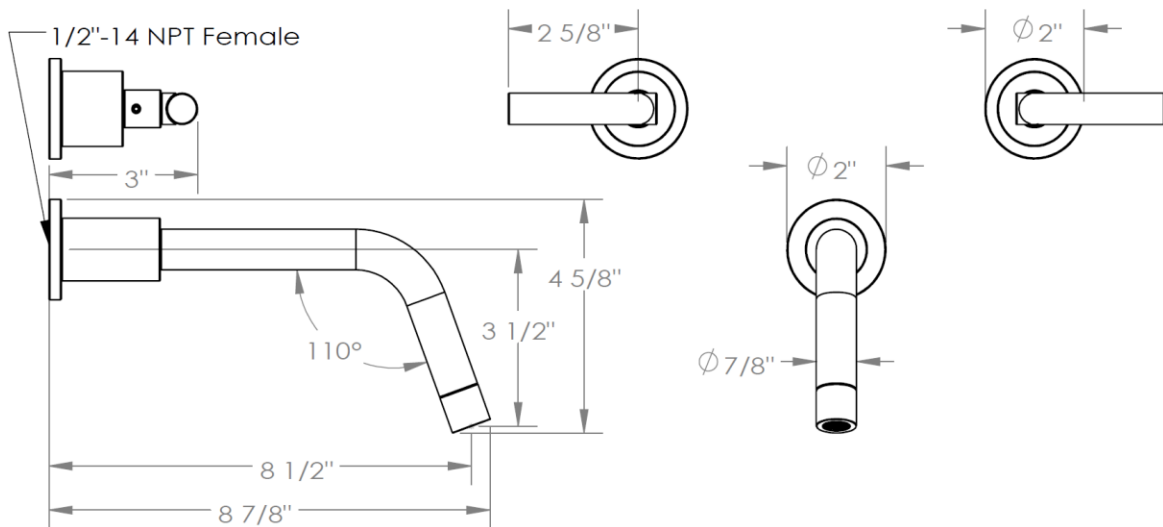

27-2.2-CL14

Widespread - Wall Mounted

Meets the applicable requirements of ASME A112.18.1-2005/CSA B125.1-05, entitled "Plumbing Supply Fittings"

WATERMARK DESIGNS 12/5/2014

350 Dewitt Ave Brooklyn NY 11207 USA T 718 257 2800 F 718 257 2144 info@watermark-designs.com