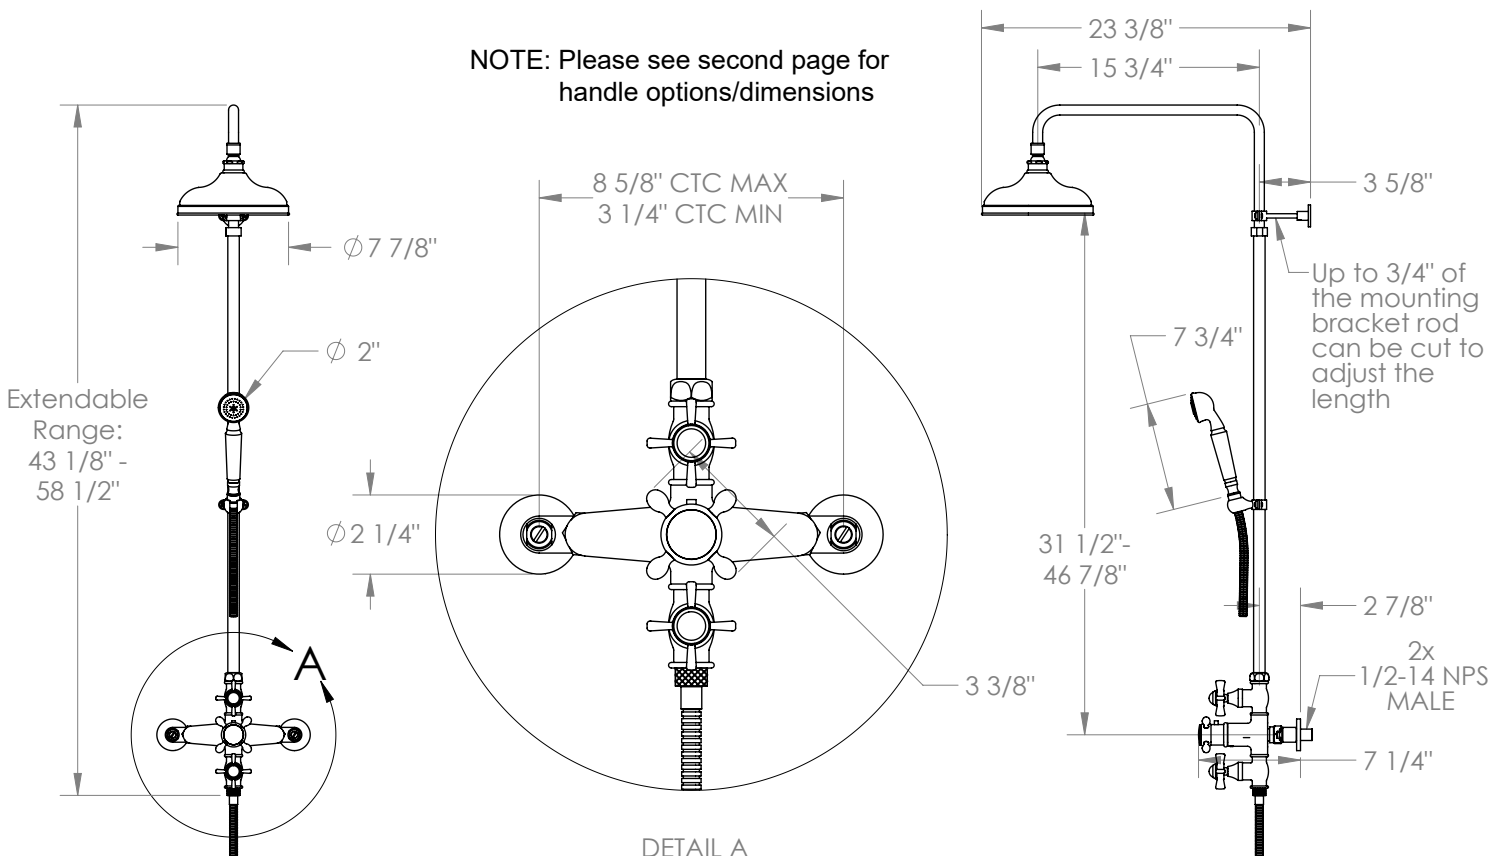

# WATERMARK

BROOKLYN, NEW YORK

Paris

206-EX8500-V

Wall Mounted Exposed Thermostatic Shower with Hand Shower Set

- Features an adjustable riser that can raise or lower the height of the shower head.
- Wall bracket can be repositioned along the length of the riser body.
- Includes backflow preventors in the hand shower and water supply inlets.
- Uses a 1/2" thermostatic valve.
- Shower Head: SH-RH075
- Hand Shower: SH-S525-B
- Shower Head + Hand Shower Flow Rate: 1.75 gpm @80 psi
- Hose: DS- 5079SM (Length: 49")
- Professional Installation Required

Available in all finishes shown on the [Watermark Designs website](#)

Meets the applicable requirements of ASME A112.18.1-2005/CSA B125.1-05, entitled "Plumbing Supply Fittings".

Watermark Designs reserves the right to make revisions without notice to produce specifications. All product dimensions are nominal.