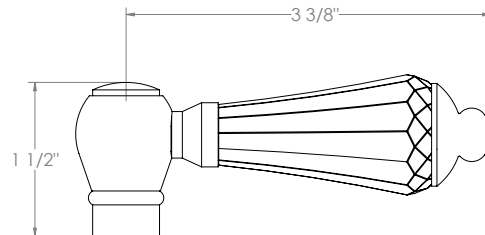

SWA- DARIEN