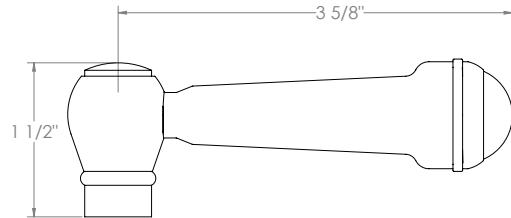

S2- WALTHAM