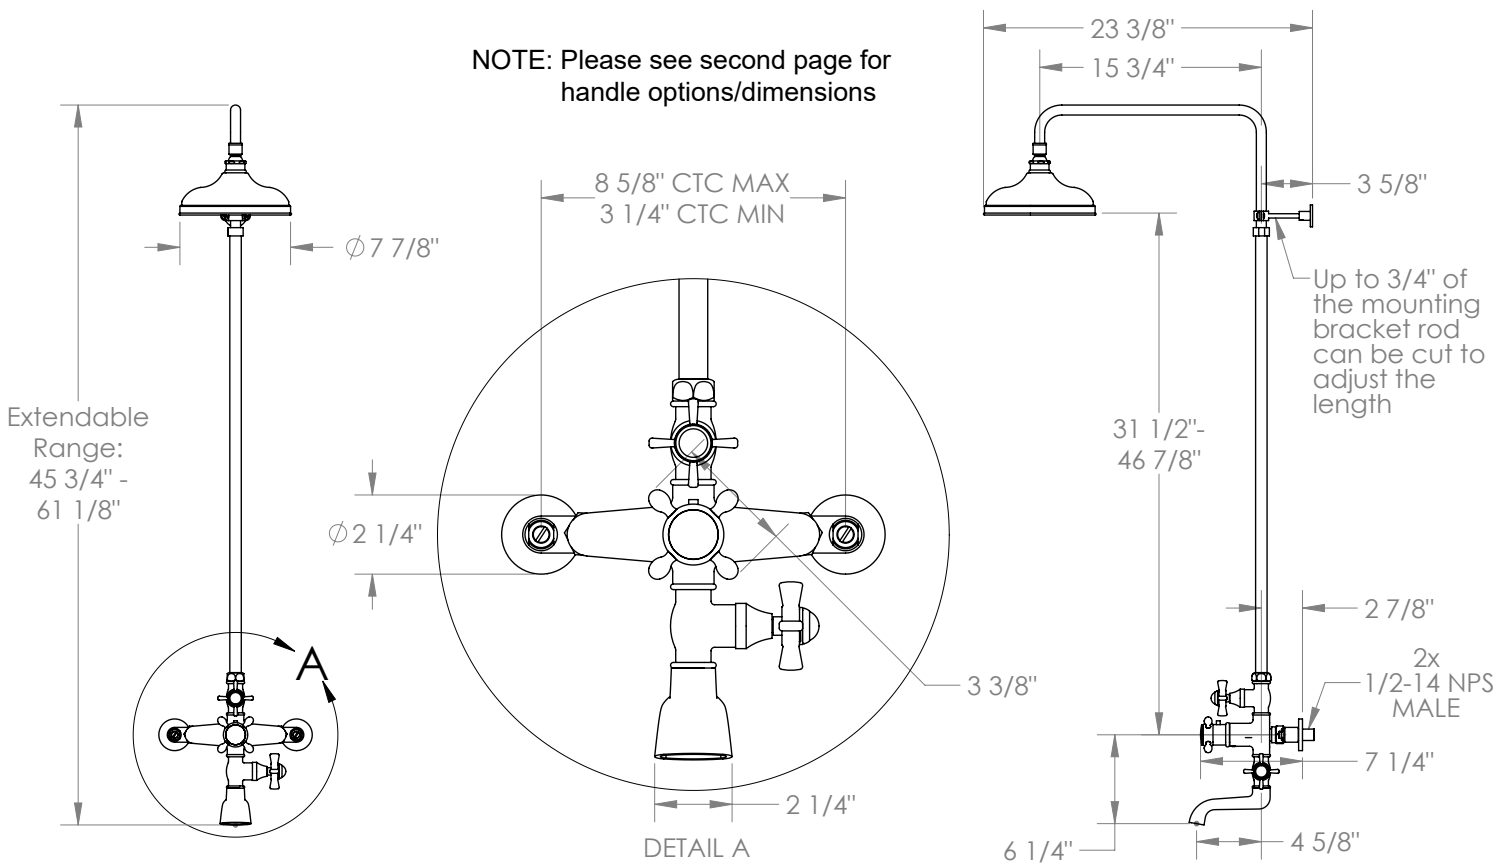

WATERMARK

BROOKLYN, NEW YORK

Paris

206-EX7500-SWA

Wall Mounted Exposed Thermostatic Tub/Shower Set

- Features an adjustable riser that can raise or lower the height of the shower head.
- Wall bracket can be repositioned along the length of the riser body.
- Includes backflow preventors in the hand shower and water supply inlets.
- Uses a 1/2" thermostatic valve.
- Shower Head: SH-RH075
- Shower Head + Hand Shower Flow Rate: 1.75 gpm @80 psi
- Tub Filler Flow Rate: 7-8 gpm @80 psi
- Professional Installation Required

Available in all finishes shown on the [Watermark Designs website](https://www.watermark-designs.com)

Meets the applicable requirements of ASME A112.18.1-2005/CSA B125.1-05, entitled "Plumbing Supply Fittings".