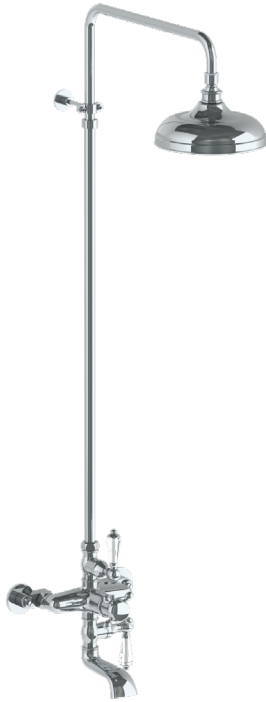

WATERMARK

BROOKLYN, NEW YORK

Paris

206-EX7500-SWA

Wall Mounted Exposed Thermostatic Tub/Shower Set

- Features an adjustable riser that can raise or lower the height of the shower head.
- Wall bracket can be repositioned along the length of the riser body.
- Includes backflow preventors in the hand shower and water supply inlets.
- Uses a 1/2" thermostatic valve.
- Shower Head: SH-RH075
- Shower Head + Hand Shower Flow Rate: 1.75 gpm @80 psi
- Tub Filler Flow Rate: 7-8 gpm @80 psi
- Professional Installation Required

Available in all finishes shown on the [Watermark Designs website](https://www.watermark-designs.com)

Meets the applicable requirements of ASME A112.18.1-2005/CSA B125.1-05, entitled "Plumbing Supply Fittings".