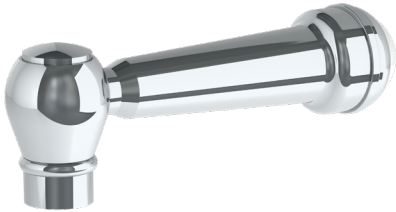

WATERMARK

BROOKLYN, NEW YORK

Paris

206-EX7500-SWA

Wall Mounted Exposed Thermostatic Tub/Shower Set

- Features an adjustable riser that can raise or lower the height of the shower head.
- Wall bracket can be repositioned along the length of the riser body.
- Includes backflow preventors in the hand shower and water supply inlets.
- Uses a 1/2" thermostatic valve.
- Shower Head: SH-RH075
- Shower Head + Hand Shower Flow Rate: 1.75 gpm @80 psi
- Tub Filler Flow Rate: 7-8 gpm @80 psi
- Professional Installation Required

WATERMARK

BROOKLYN, NEW YORK

206 (PARIS) + 321 (STRATFORD) HANDLE OPTIONS

S1- PRESTON

S1A-NOTTINGHAM

S2- WALTHAM

SWA- DARIEN

V- WALES