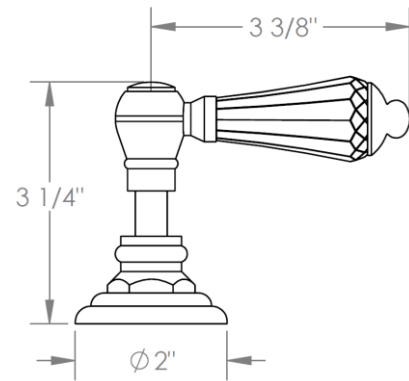

206-DTC-

Trim for Deck Mounted Valve

Porcelain cross and lever buttons engraved "COLD"

For use with SS-508-C concealed rough

HANDLE TRIM OPTIONS

S1 - PRESTON

S2 - WALTHAM

SWA - DARIEN