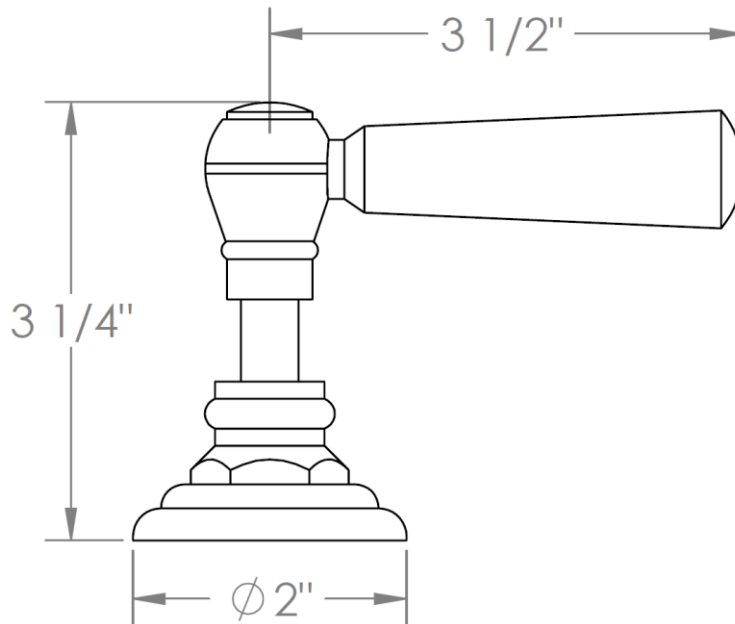

206-DTC-

Trim for Deck Mounted Valve

Porcelain cross and lever buttons engraved "COLD"

For use with SS-508-C concealed rough

HANDLE TRIM OPTIONS

S1 - PRESTON

S2 - WALTHAM

SWA - DARIEN