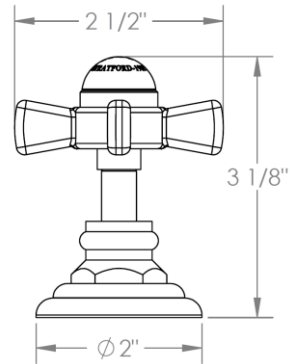

206-DTC-

Trim for Deck Mounted Valve

Porcelain cross and lever buttons engraved "COLD"

For use with SS-508-C concealed rough

HANDLE TRIM OPTIONS

S1 - PRESTON

S2 - WALTHAM

SWA - DARIEN