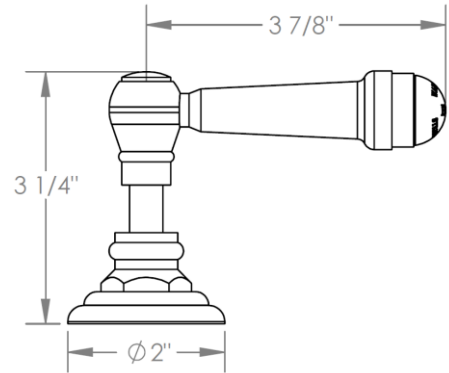

206-DTC-

Trim for Deck Mounted Valve

Porcelain cross and lever buttons engraved "COLD"

For use with SS-508-C concealed rough

HANDLE TRIM OPTIONS

S1 - PRESTON

S2 - WALTHAM

SWA - DARIEN