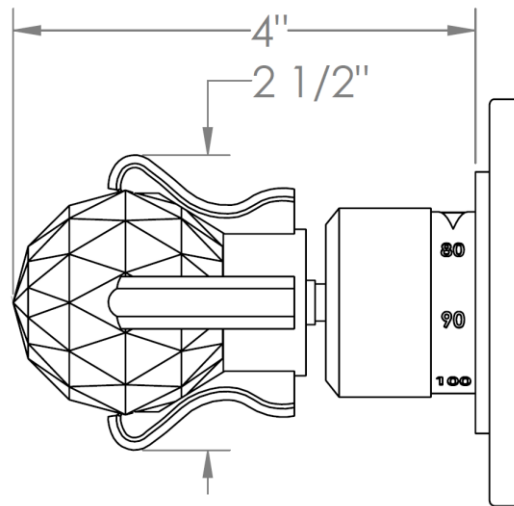

**201-T15-R2**

Trim Kit Only for Miniature Thermostatic Valve  
Requires SS-TH500 concealed rough

**WATERMARK DESIGNS 1/29/2019**