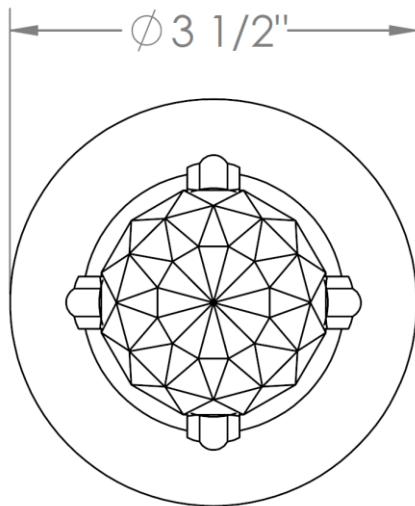

**201-T15-R2**

Trim Kit Only for Miniature Thermostatic Valve  
Requires SS-TH500 concealed rough

**WATERMARK DESIGNS 1/29/2019**