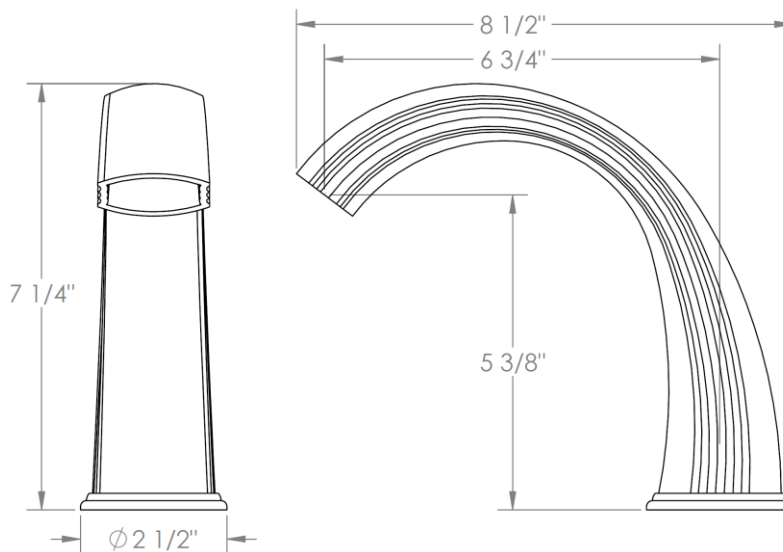

201-DS
Deck Mounted Bath Spout

Meets the applicable requirements of ASME A112.18.1-2005/CSA B125.1-05, entitled "Plumbing Supply Fittings"

WATERMARK DESIGNS 11/16/2018

350 Dewitt Ave Brooklyn NY 11207 USA T 718 257 2800 F 718 257 2144 info@watermark-designs.com