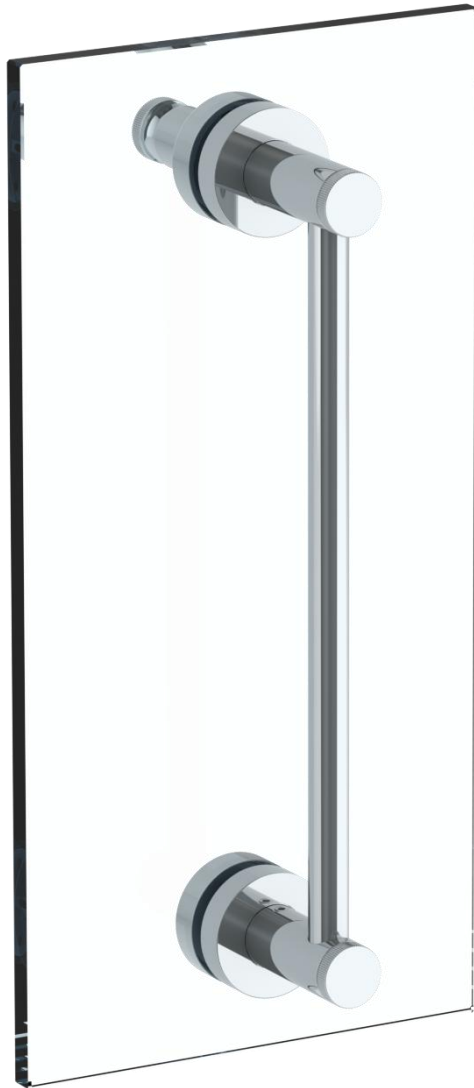

111-0.1-SDP

Glass Mounted Shower Door Pull

Includes Robe Hook and Knob

For use with 1/2" thick glass with Ø1/2" holes

Sutton Collection

MODEL NO.	DIMENSION OF L
111-0.1-6SDP	6" CTC
111-0.1-12SDP	12" CTC
111-0.1-18SDP	18" CTC
111-0.1A-SDP	24" CTC