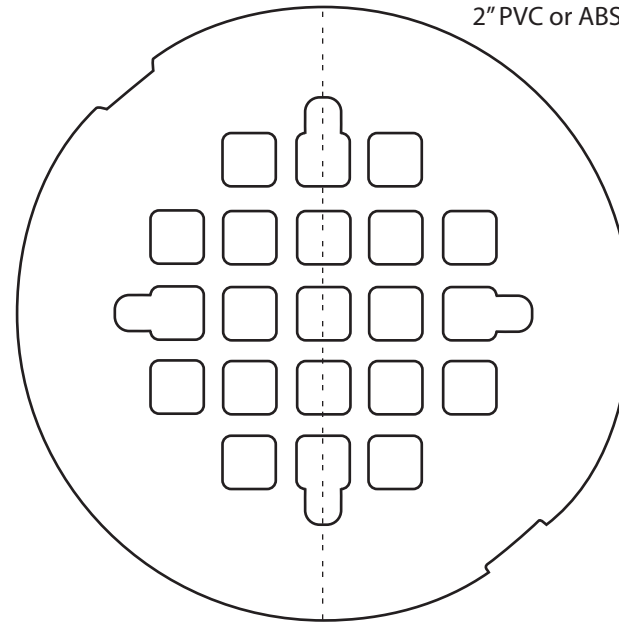

D206B Brass Shower Drain

2" PVC or ABS - No Caulk - Stainless Steel Cover

WESTBRASS
Fine Decorative Plumbing Since 1935

2429 East Olympic Blvd. Los Angeles, CA 90021
213-627-8441 • FAX 213-627-2844 • www.westbrass.com • info@westbrass.com