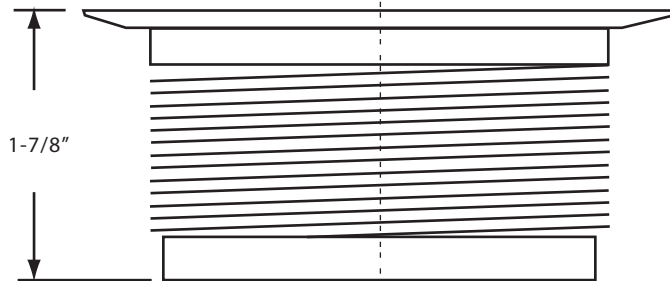

D206B Brass Shower Drain

2" PVC or ABS - No Caulk - Stainless Steel Cover

WESTBRASS
Fine Decorative Plumbing Since 1935

2429 East Olympic Blvd. Los Angeles, CA 90021
213-627-8441 • FAX 213-627-2844 • www.westbrass.com • info@westbrass.com