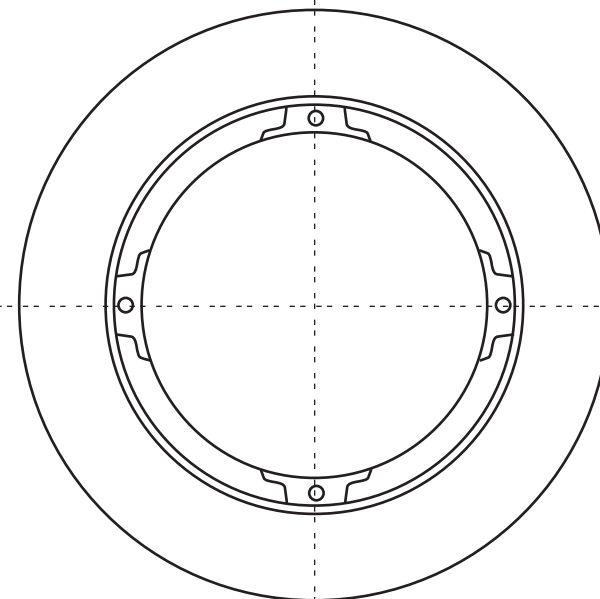

D206B Brass Shower Drain

2" PVC or ABS - No Caulk - Stainless Steel Cover

WESTBRASS
Fine Decorative Plumbing Since 1935

2429 East Olympic Blvd. Los Angeles, CA 90021
213-627-8441 • FAX 213-627-2844 • www.westbrass.com • info@westbrass.com