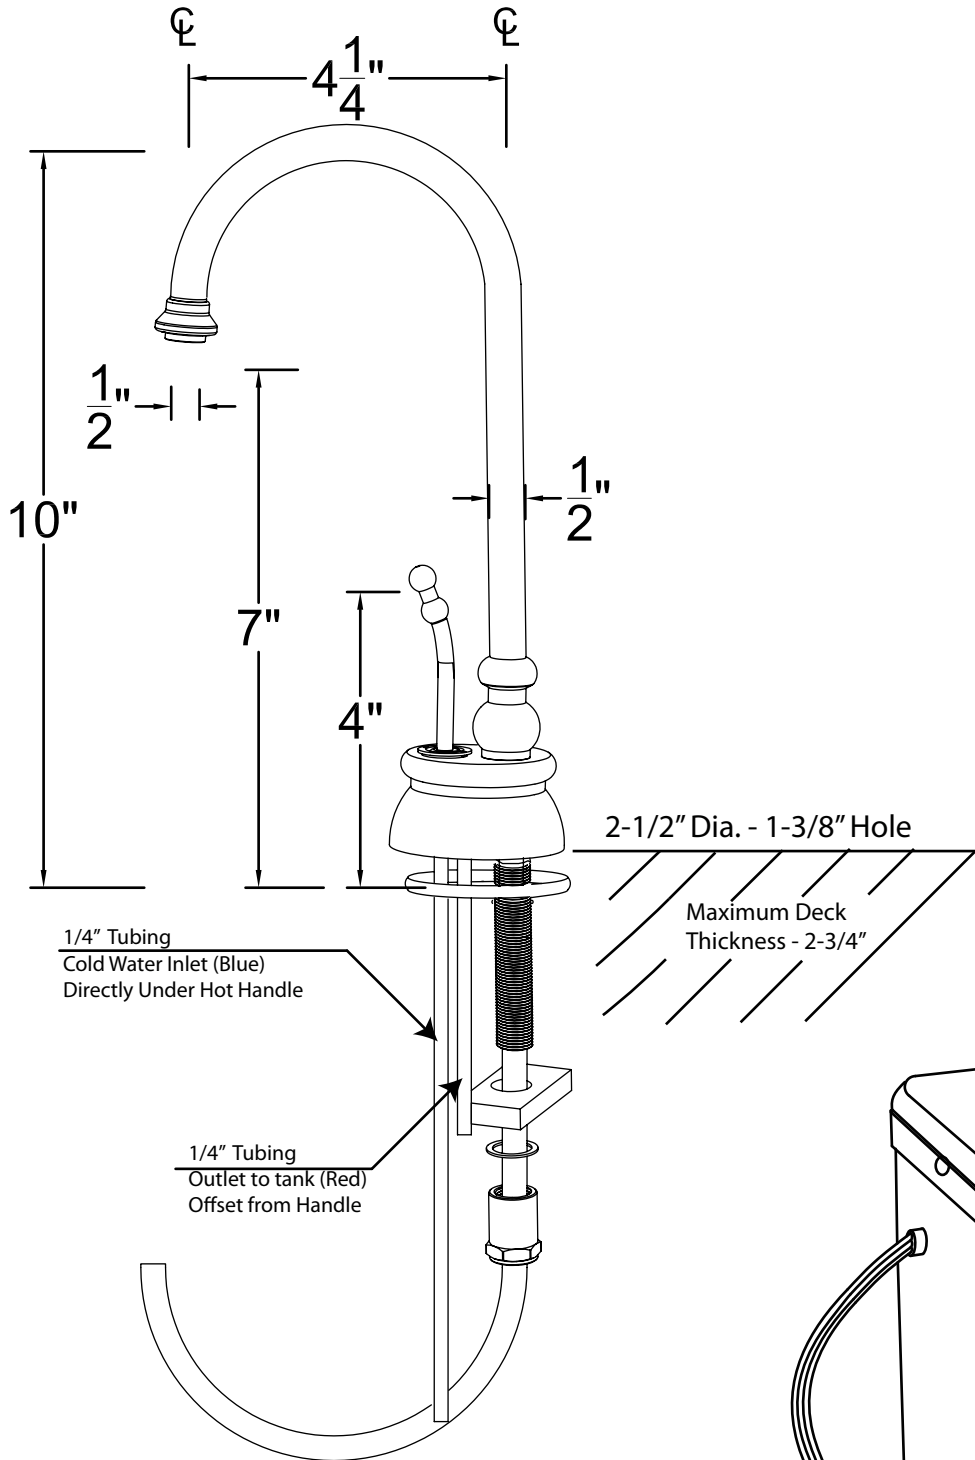

PART NO. D261H

SPECIFICATION SHEET

Brass Calorah style Instant hot water dispenser with tank

Hot Water Tank
Required For
Installation