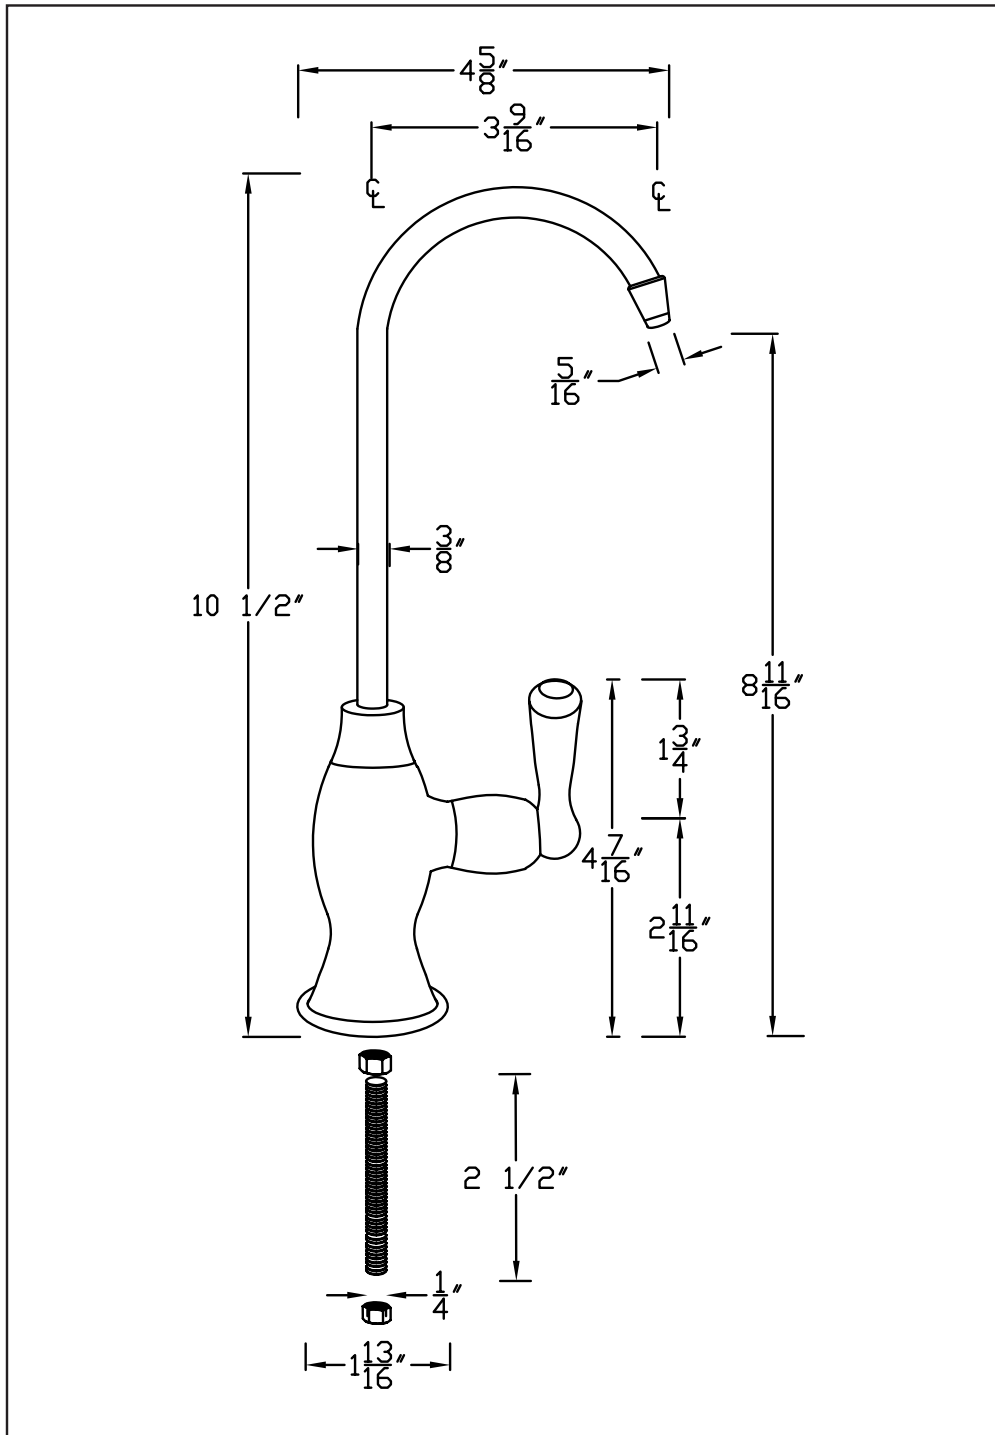

D2033

WATER DISPENSERS

D 2033 10-1/2" CLASSIC COLD ONLY WATER DISPENSER WITH LEVER HANDLE. 1/4-TURN CERAMIC DISK CARTRIDGE.

WESTBRASS

2429 E. Olympic Blvd. Los Angeles, CA 90021
Phone: 213-627-8441 Fax: 213-627-2844
www.westbrass.com info@westbrass.com