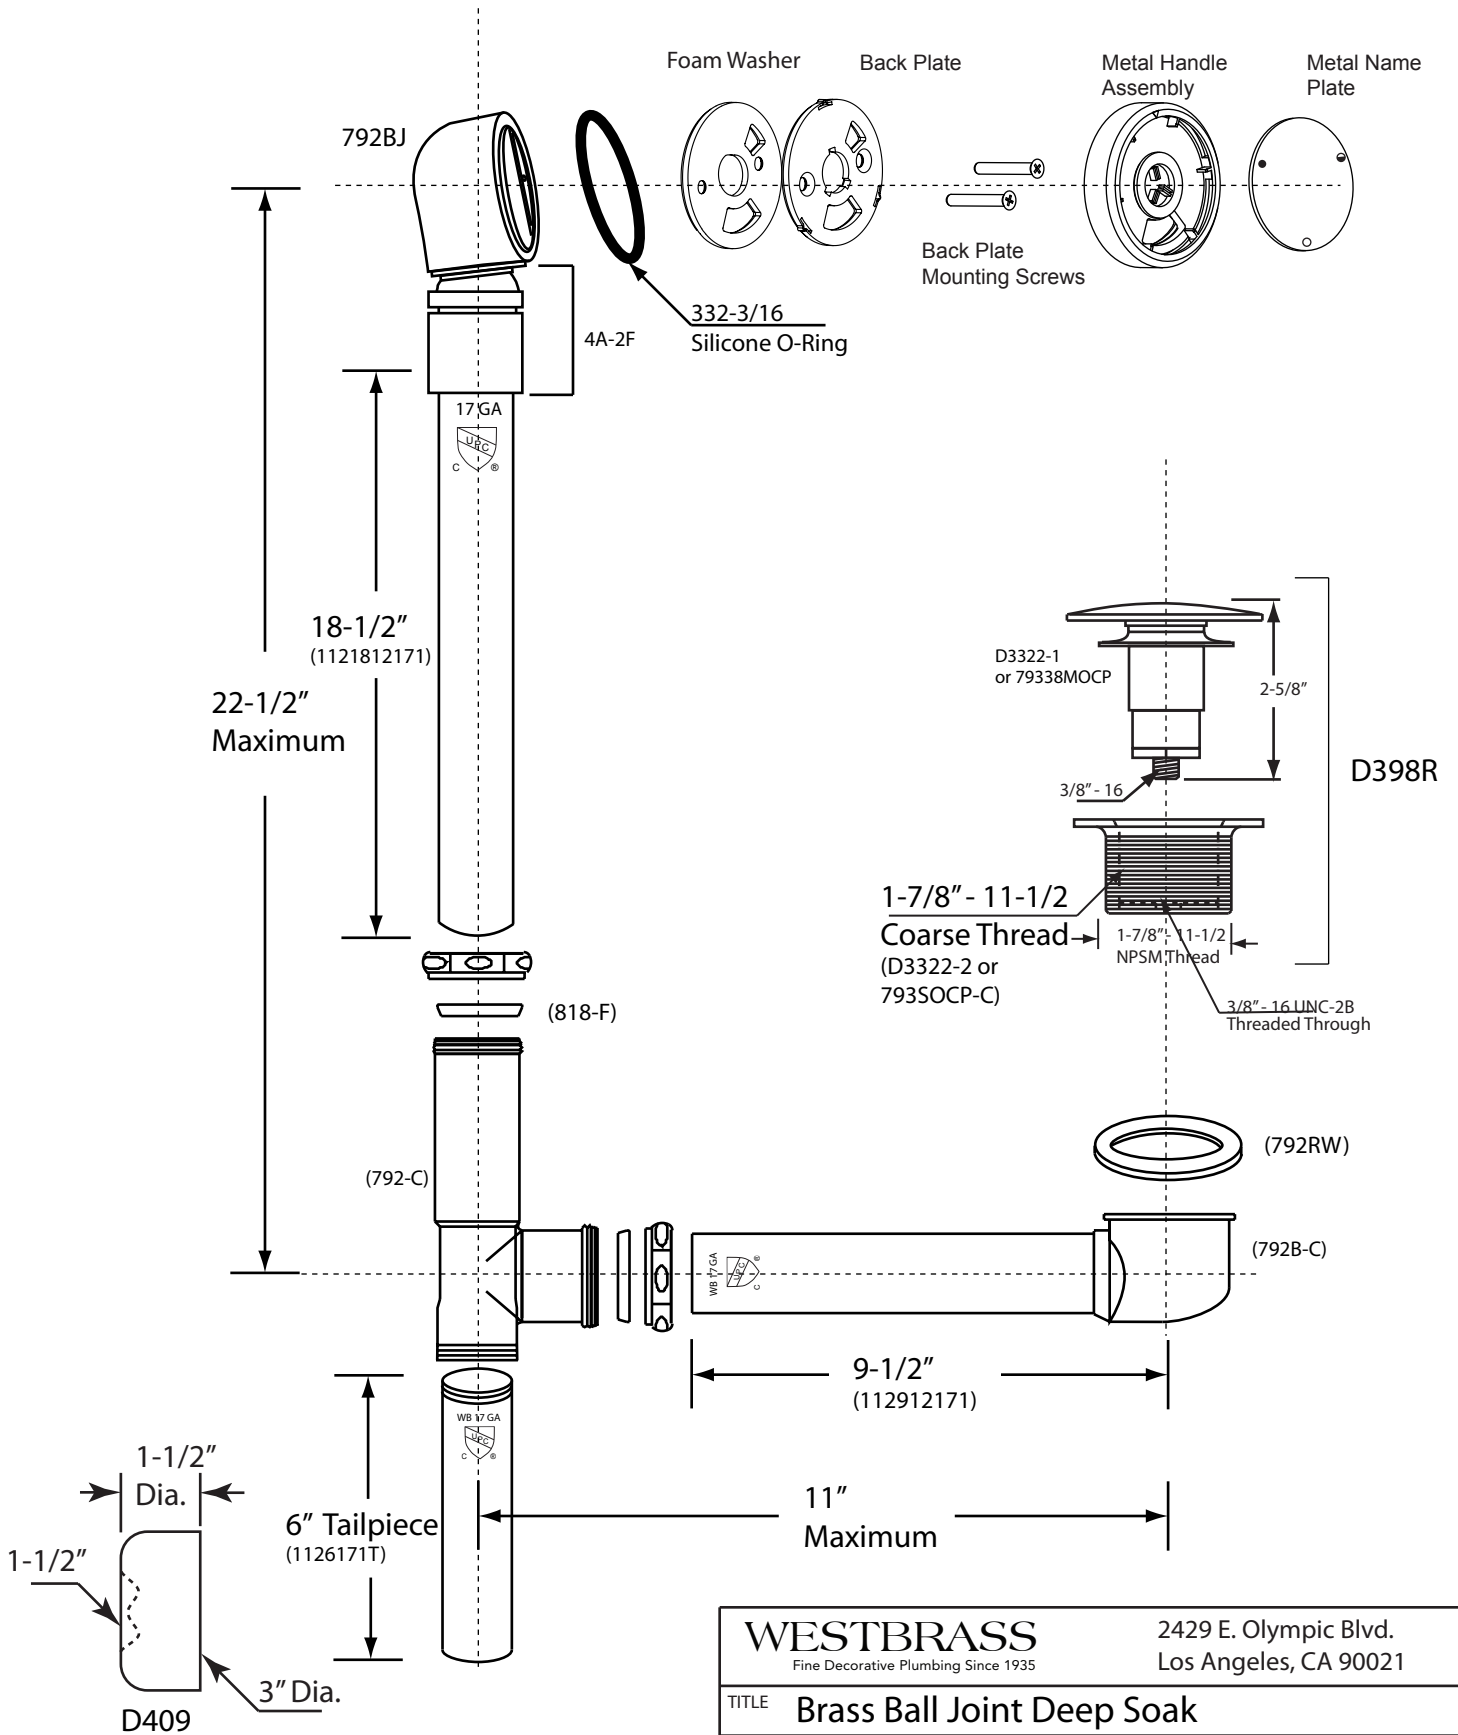

7931817BJCHM

WESTBRASS
Fine Decorative Plumbing Since 1935

2429 E. Olympic Blvd.
Los Angeles, CA 90021

TITLE Brass Ball Joint Deep Soak		DATE 1-26-17		REV A
DWG NO. 7931817BJCHM	Scale NTS		mrohfs	Sheet 1 of 1