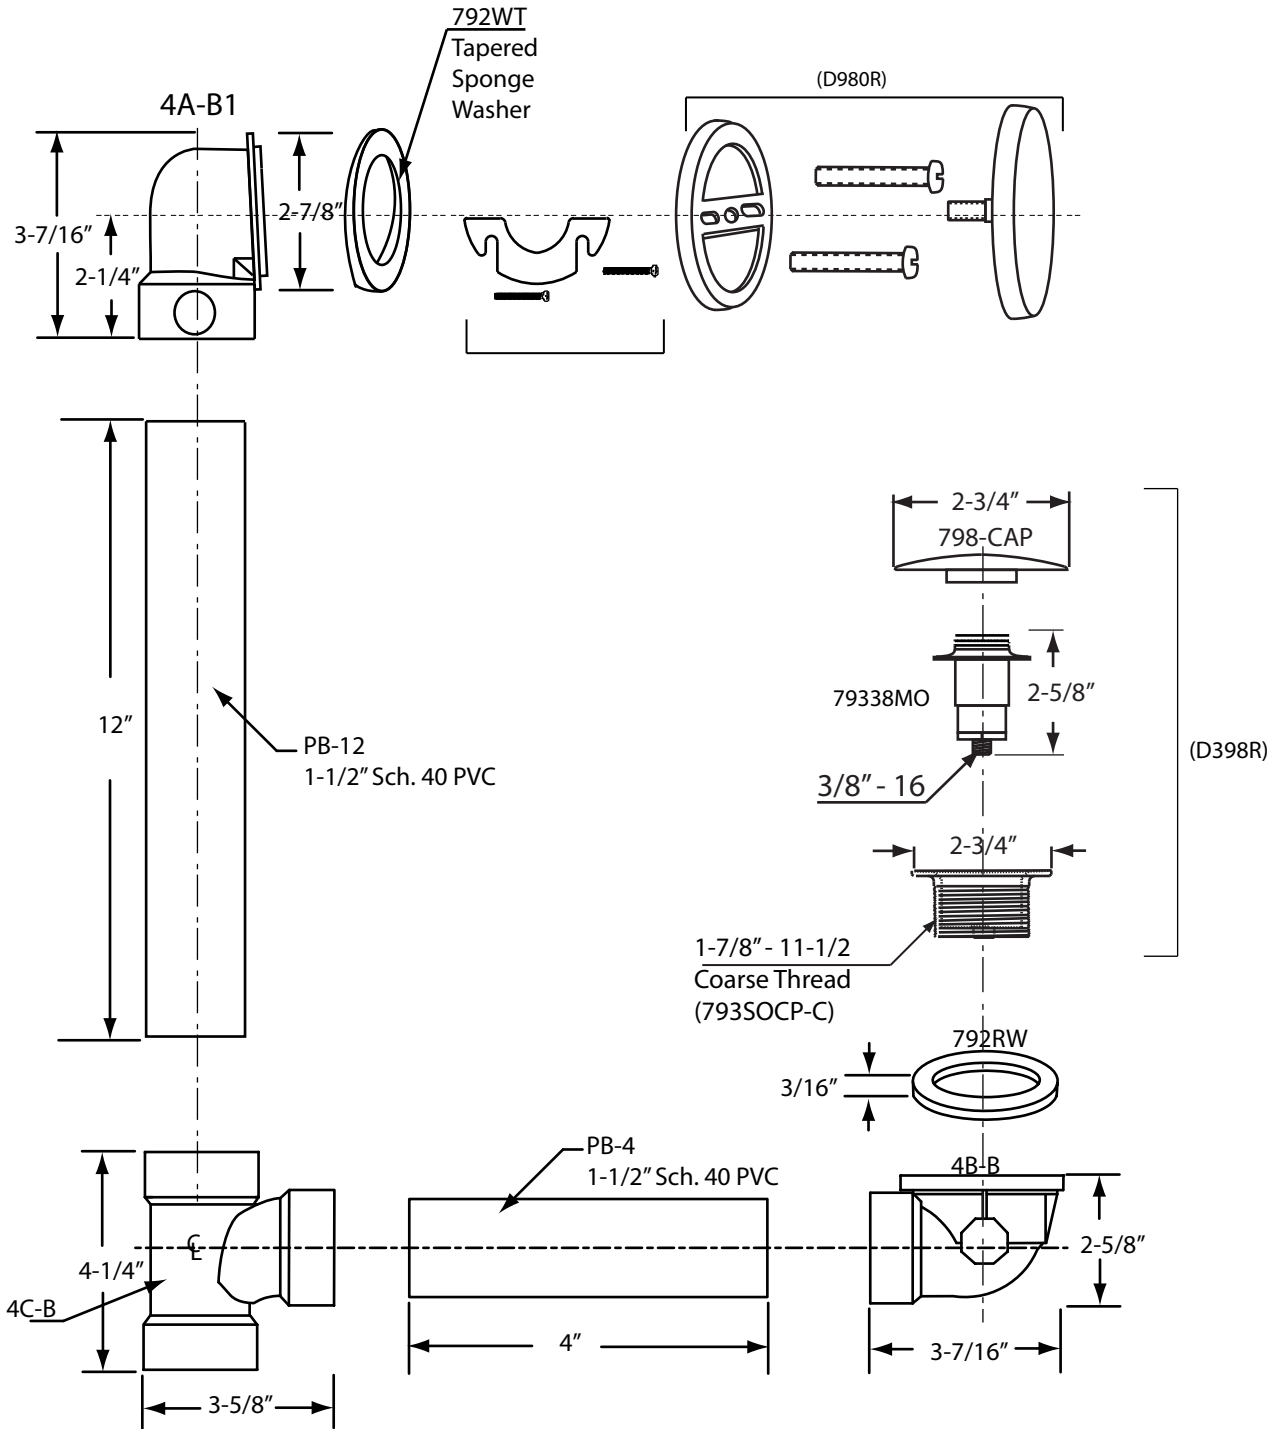

493144H

WESTBRASS
Fine Decorative Plumbing Since 1935

2429 E. Olympic Blvd.
Los Angeles, CA 90021

TITLE **Illusionary Sch. 40 ABS Tip-Toe BW&O**

DWG NO. **493144H**

DATE **8-13-2015**

REV **A**

Scale