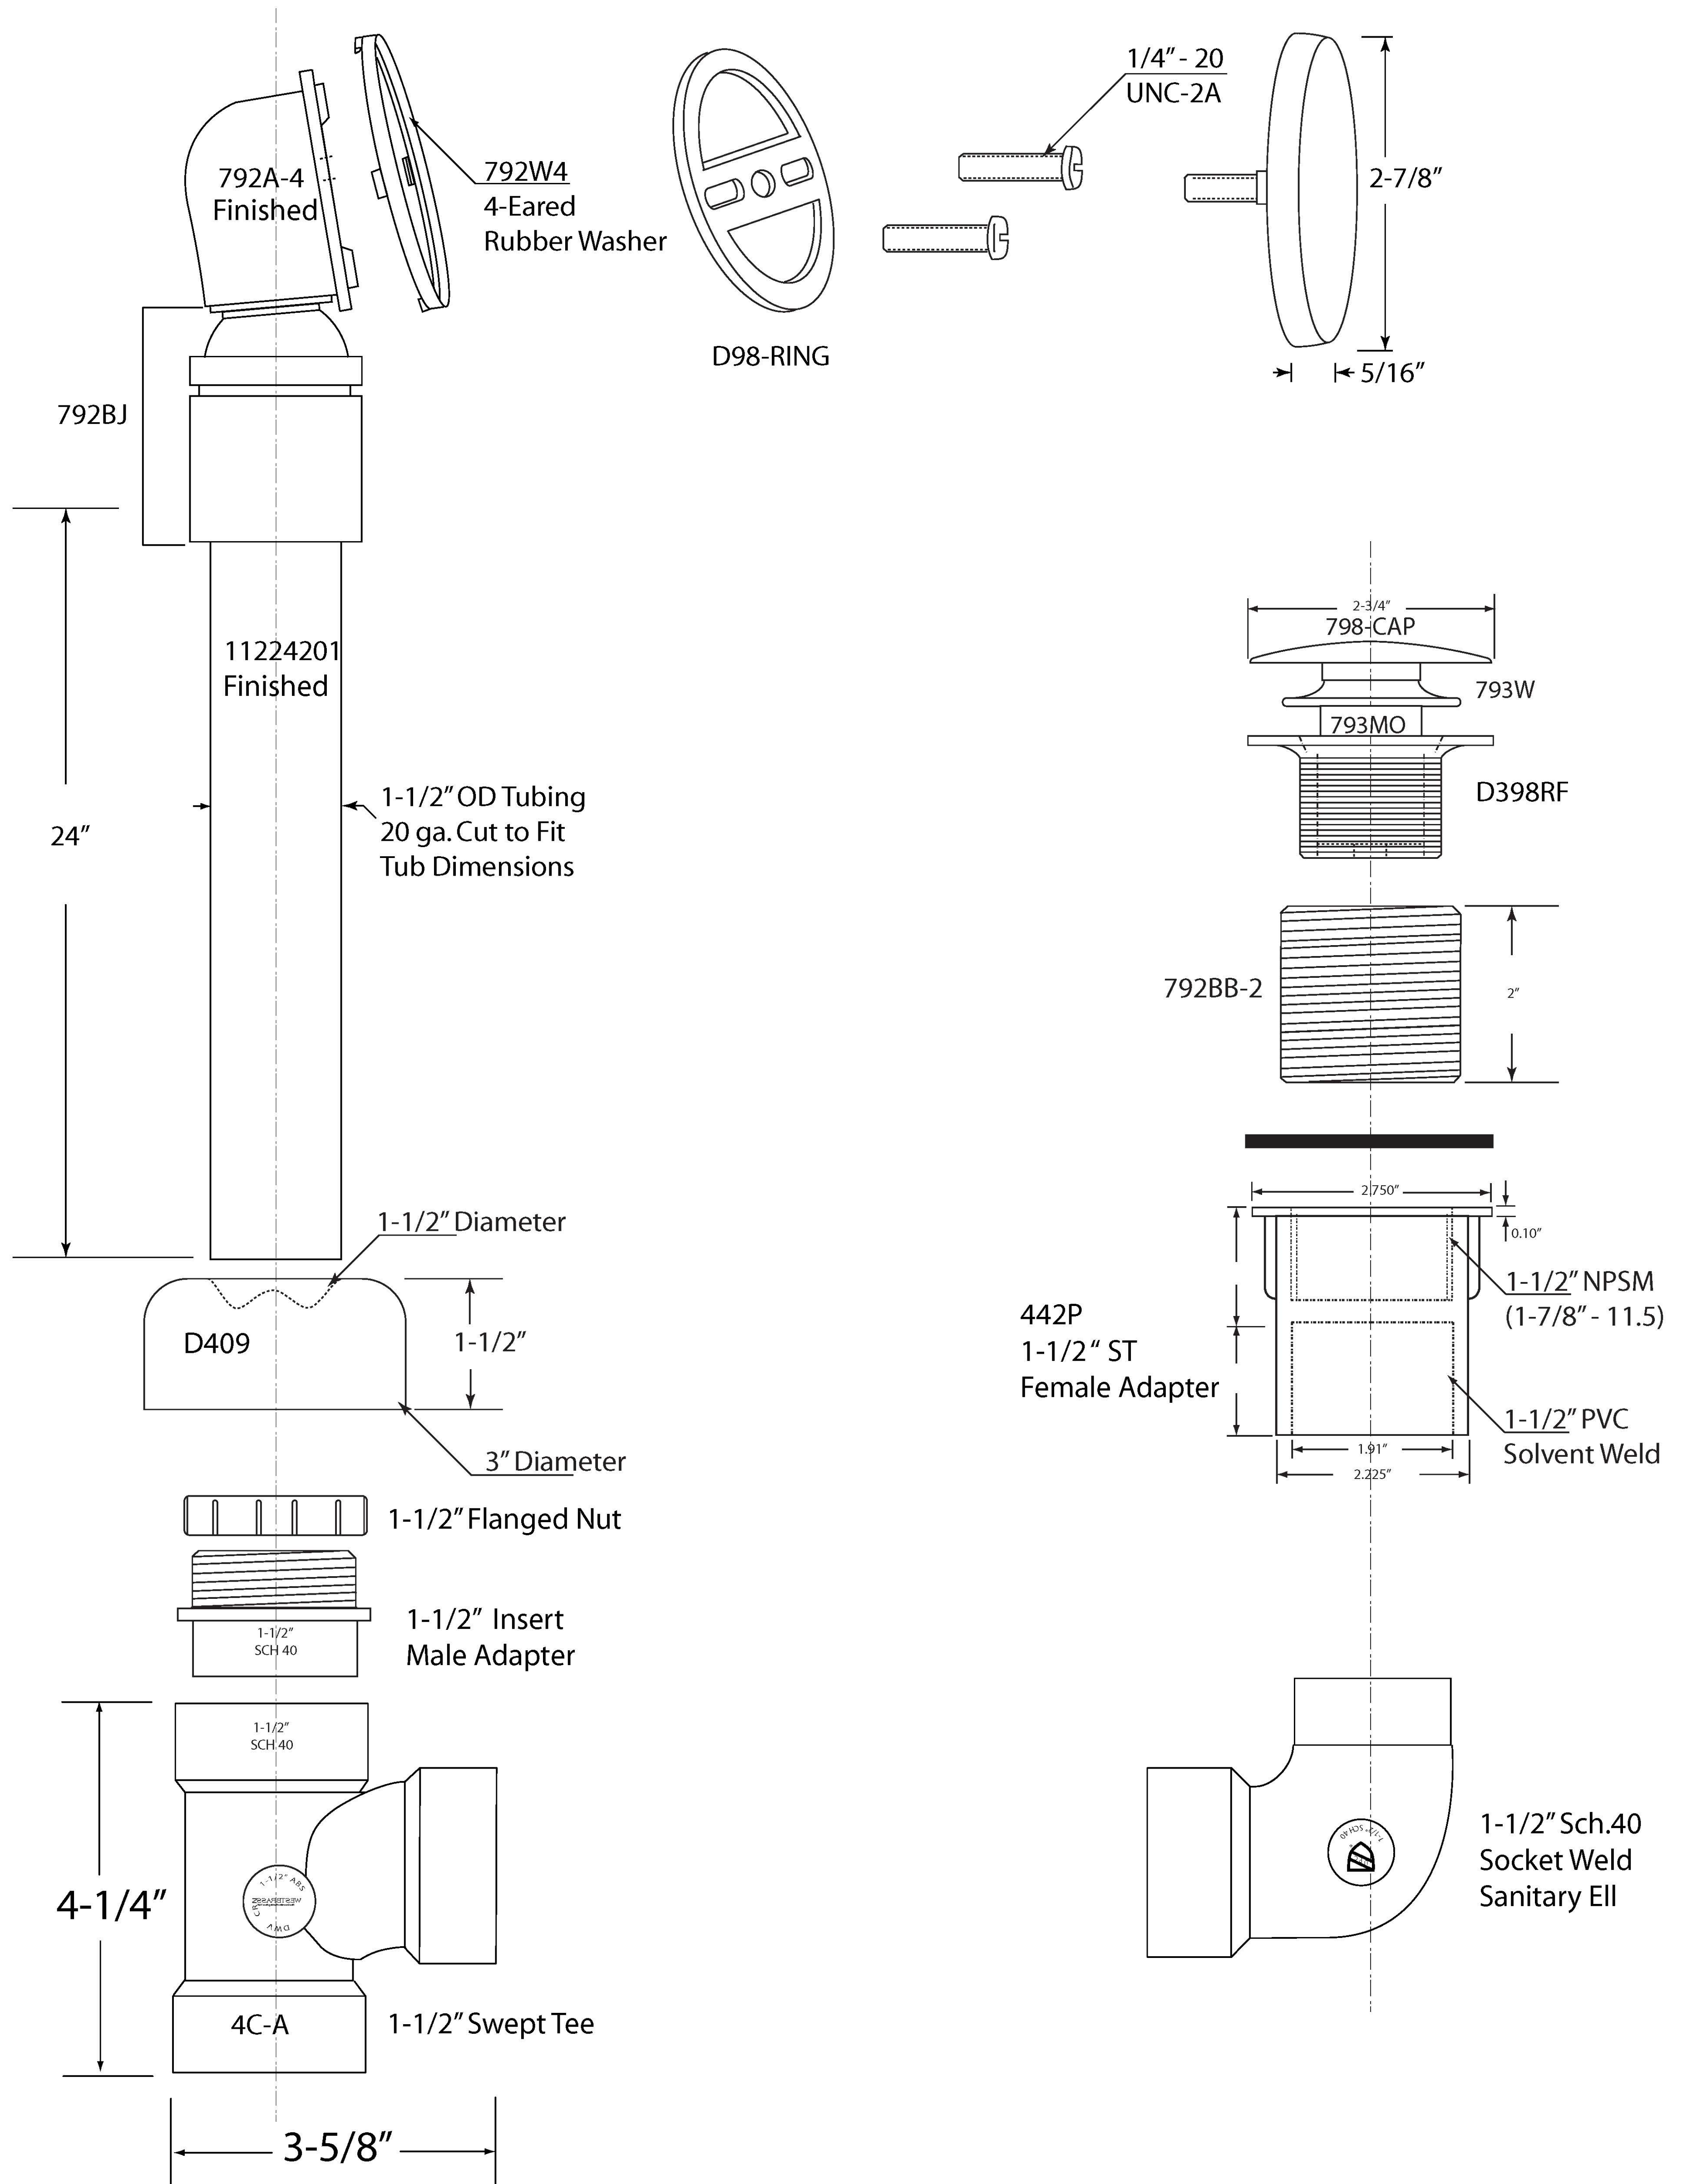

# 493144HRHBJ

20 Ga. Brass Finished Top - 24" Ball Joint  
 Brass top and Sch. 40 Horizontal tubes with  
 2" Thread Tip Toe Drain Closure  
 and Extension

**WESTBRASS**

Fine Decorative Plumbing Since 1935