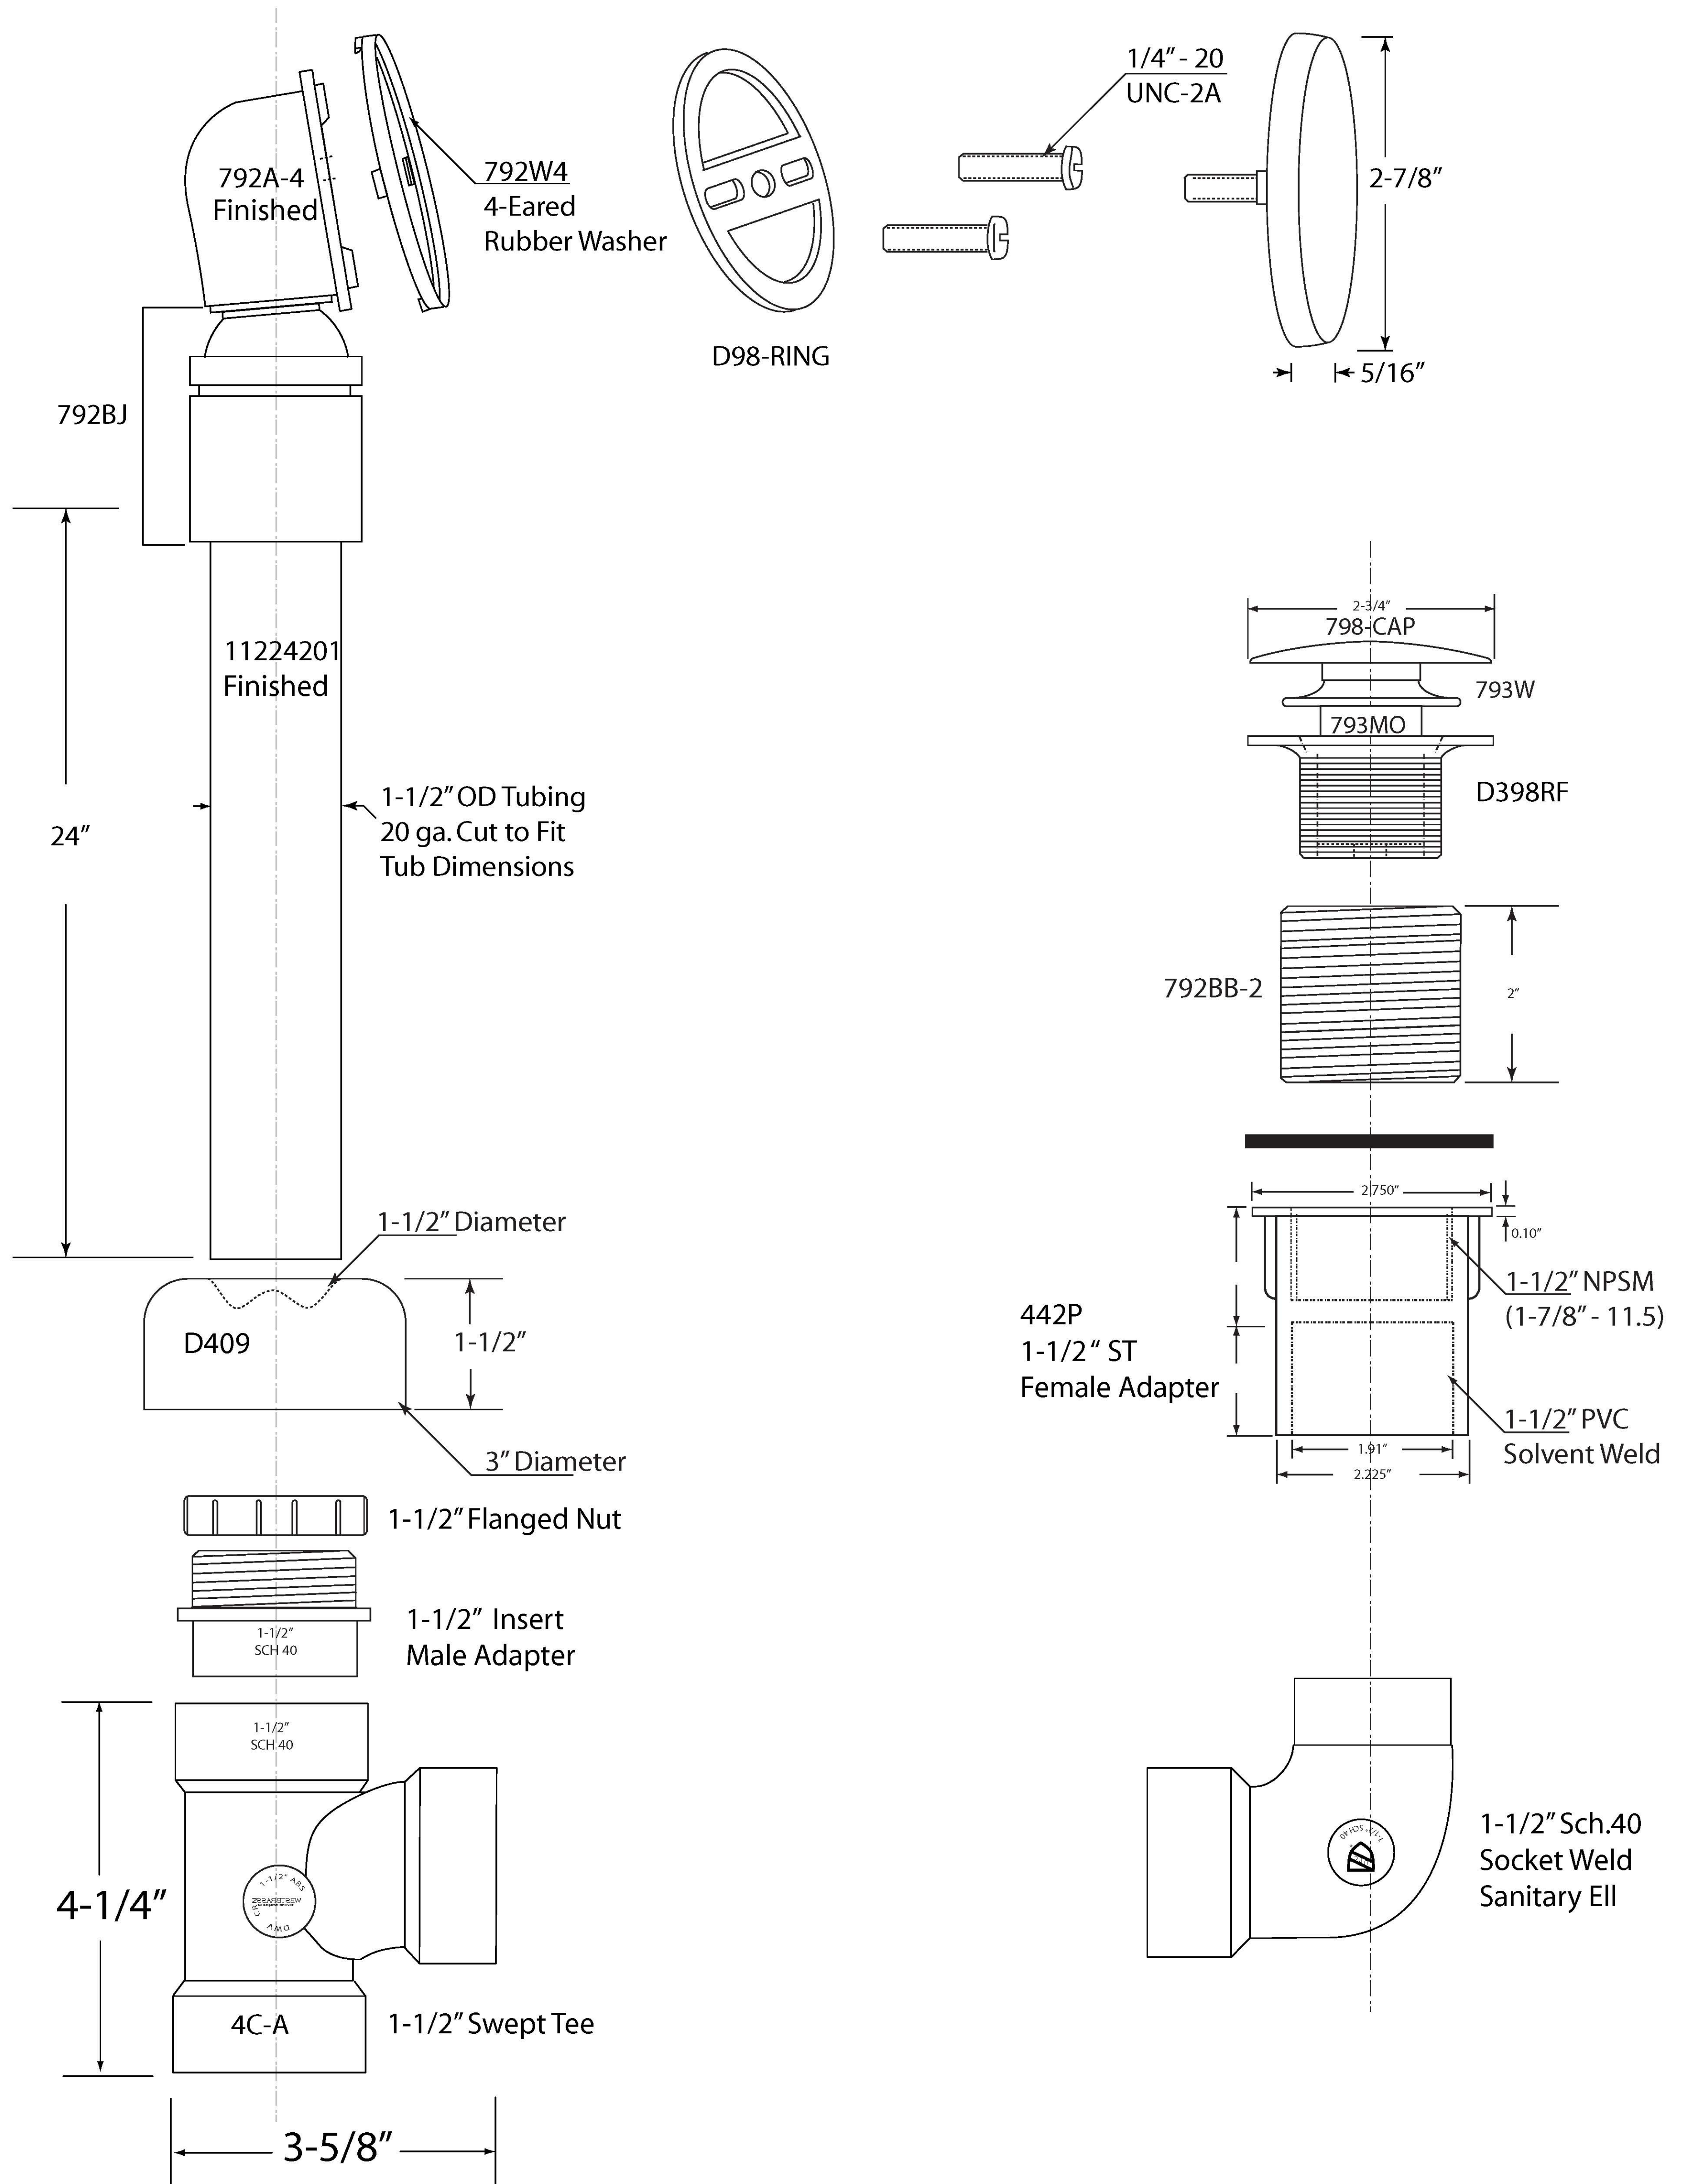

493144HRHBJ

20 Ga. Brass Finished Top - 24" Ball Joint
 Brass top and Sch. 40 Horizontal tubes with
 2" Thread Tip Toe Drain Closure
 and Extension

WESTBRASS

Fine Decorative Plumbing Since 1935

2429 East Olympic Blvd. Los Angeles, CA 90021