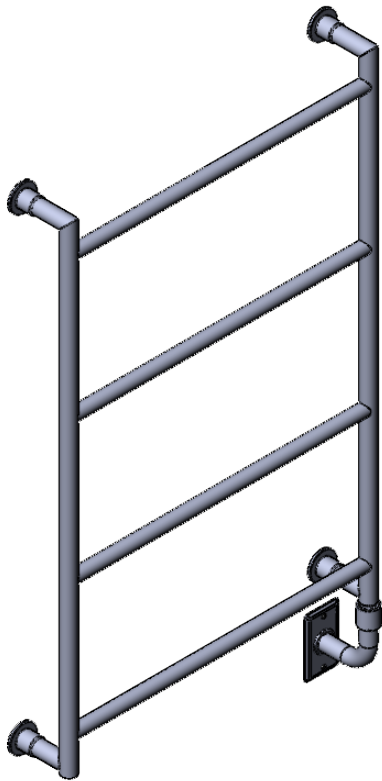

EUC2B-36.0x24.0

Mitred

Height: 36.0

Width: 24.0

Depth: 4.0

Weight HO: kg

EO: kg

Tube ϕ : 1.0 + 0.9

Pipe Centres: 22.0

Elec. element if specified: 125

Output @ 50°C Δ T Watts: N/A

BTUs: N/A

All dimensions in inches

Manufactured from ISO/CEN CuZn36As (BS CZ126) brass tube

Vogue UK Ltd. reserve the right to alter specifications without prior notice.
ALL MEASUREMENTS ARE NOMINAL DIMENSIONS ONLY, AND ARE NOT BINDING.