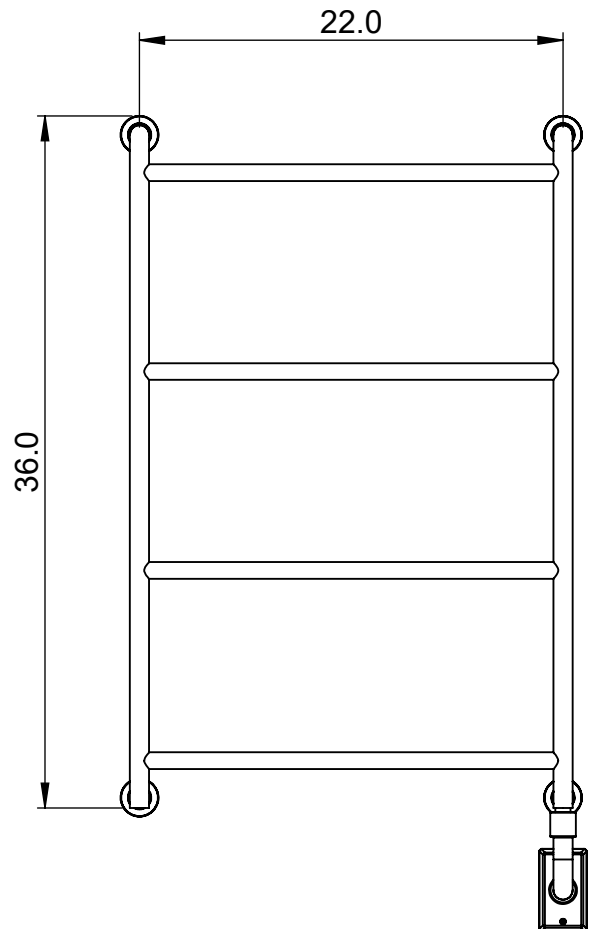

EUC2B-36.0x24.0

Mitred

Height: 36.0

Width: 24.0

Depth: 4.0

Weight HO: kg

EO: kg

Tube ϕ : 1.0 + 0.9

Pipe Centres: 22.0

Elec. element if specified: 125

Output @ 50°C Δ T Watts: N/A

BTUs: N/A

All dimensions in inches

Manufactured from ISO/CEN CuZn36As (BS CZ126) brass tube

Vogue UK Ltd. reserve the right to alter specifications without prior notice.
ALL MEASUREMENTS ARE NOMINAL DIMENSIONS ONLY, AND ARE NOT BINDING.