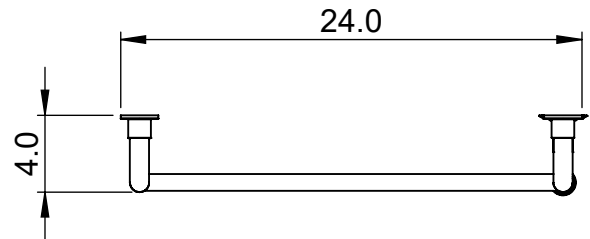

EUC2B-36.0x24.0

Mitred

Height: 36.0

Width: 24.0

Depth: 4.0

Weight HO: kg

EO: kg

Tube ϕ : 1.0 + 0.9

Pipe Centres: 22.0

Elec. element if specified: 125

Output @ 50°C Δ T Watts: N/A

BTUs: N/A

All dimensions in inches

Manufactured from ISO/CEN CuZn36As (BS CZ126) brass tube

Vogue UK Ltd. reserve the right to alter specifications without prior notice.
ALL MEASUREMENTS ARE NOMINAL DIMENSIONS ONLY, AND ARE NOT BINDING.