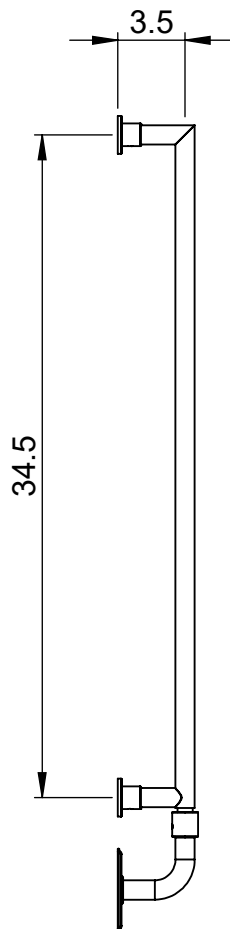

EUC2B-36.0x24.0

Mitred

Height: 36.0

Width: 24.0

Depth: 4.0

Weight HO: kg

EO: kg

Tube ϕ : 1.0 + 0.9

Pipe Centres: 22.0

Elec. element if specified: 125

Output @ 50°C Δ T Watts: N/A

BTUs: N/A

All dimensions in inches

Manufactured from ISO/CEN CuZn36As (BS CZ126) brass tube

Vogue UK Ltd. reserve the right to alter specifications without prior notice.
ALL MEASUREMENTS ARE NOMINAL DIMENSIONS ONLY, AND ARE NOT BINDING.