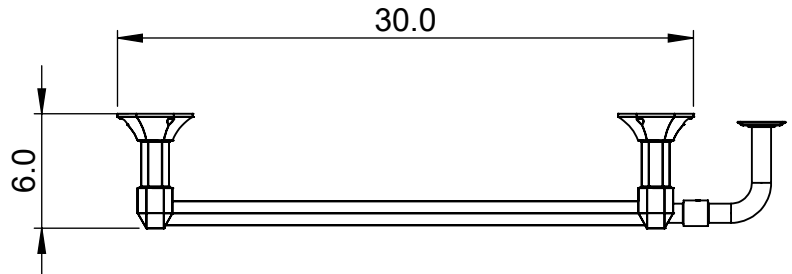

ENC8B-32.0x30.0

Height: 32.0
Width: 30.0
Depth: 6.0
Weight HO: kg
EO: kg

Tube ϕ : 1.26 Hex
Pipe Centres: 26.1
Elec. element if specified: 125
Output @ 50°C Δ T Watts: N/A
BTUs: N/A

All dimensions in inches

Manufactured from ISO/CEN CuZn36As (BS CZ126) brass tube

Vogue UK Ltd. reserve the right to alter specifications without prior notice.
ALL MEASUREMENTS ARE NOMINAL DIMENSIONS ONLY, AND ARE NOT BINDING.