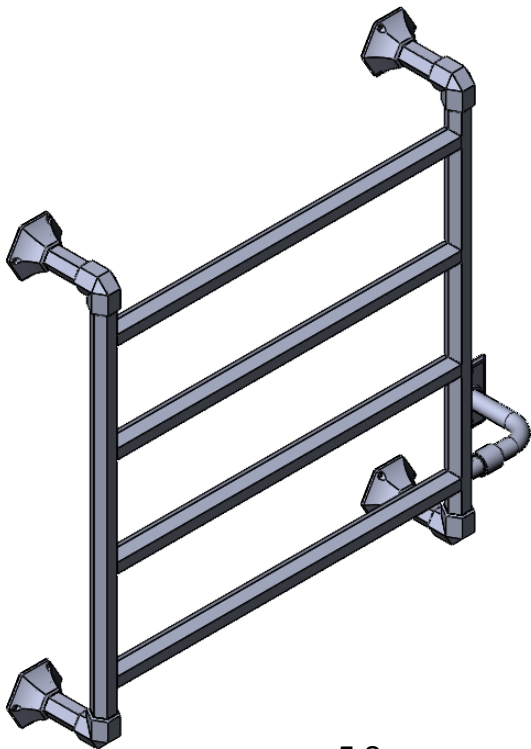

ENC8B-32.0x30.0

Height: 32.0
Width: 30.0
Depth: 6.0
Weight HO: kg
EO: kg

Tube ϕ : 1.26 Hex
Pipe Centres: 26.1
Elec. element if specified: 125
Output @ 50°C Δ T Watts: N/A
BTUs: N/A

All dimensions in inches

Manufactured from ISO/CEN CuZn36As (BS CZ126) brass tube

Vogue UK Ltd. reserve the right to alter specifications without prior notice.
ALL MEASUREMENTS ARE NOMINAL DIMENSIONS ONLY, AND ARE NOT BINDING.