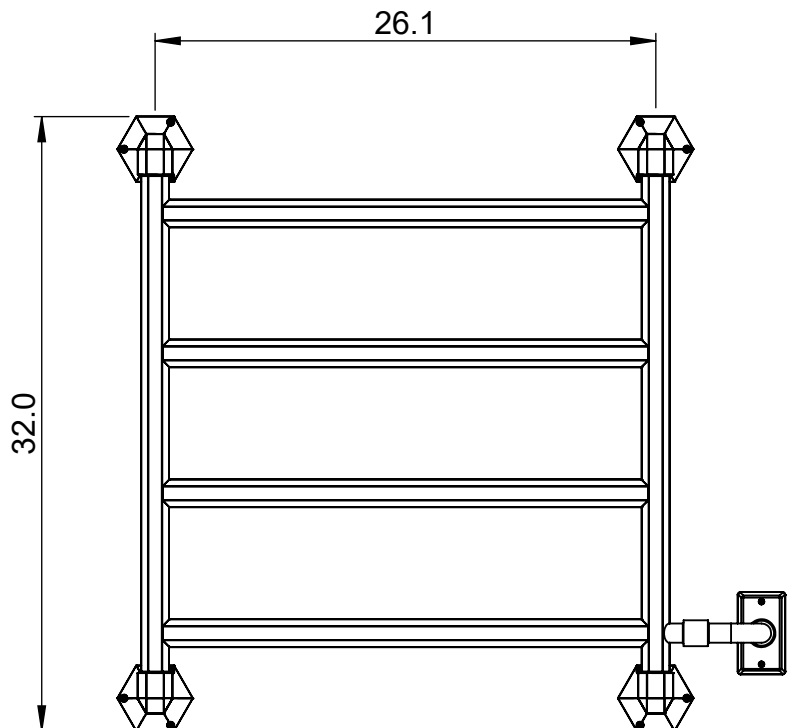

ENC8B-32.0x30.0

Height: 32.0
Width: 30.0
Depth: 6.0
Weight HO: kg
EO: kg

Tube ϕ : 1.26 Hex
Pipe Centres: 26.1
Elec. element if specified: 125
Output @ 50°C Δ T Watts: N/A
BTUs: N/A

All dimensions in inches

Manufactured from ISO/CEN CuZn36As (BS CZ126) brass tube

Vogue UK Ltd. reserve the right to alter specifications without prior notice.
ALL MEASUREMENTS ARE NOMINAL DIMENSIONS ONLY, AND ARE NOT BINDING.