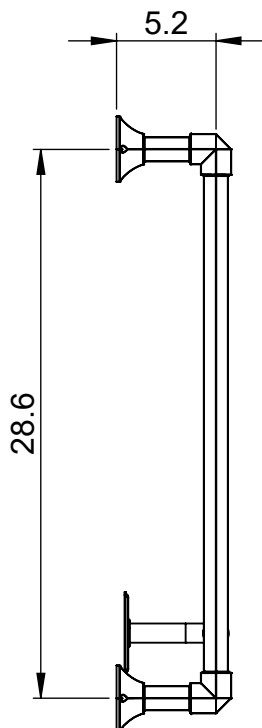

ENC8B-32.0x30.0

Height: 32.0
Width: 30.0
Depth: 6.0
Weight HO: kg
EO: kg

Tube ϕ : 1.26 Hex
Pipe Centres: 26.1
Elec. element if specified: 125
Output @ 50°C Δ T Watts: N/A
BTUs: N/A

All dimensions in inches

Manufactured from ISO/CEN CuZn36As (BS CZ126) brass tube

Vogue UK Ltd. reserve the right to alter specifications without prior notice.
ALL MEASUREMENTS ARE NOMINAL DIMENSIONS ONLY, AND ARE NOT BINDING.