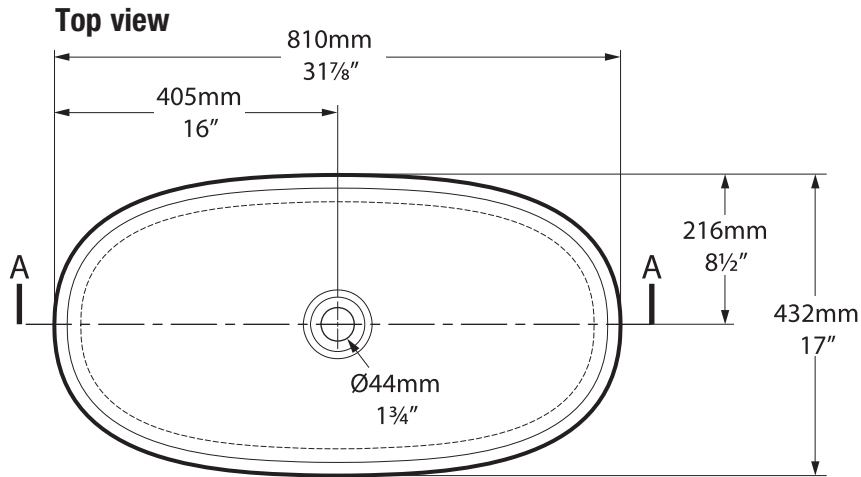

# ios 80 VB-IOS-80

**Front view**

**Side view**

**Section AA**

\*All measurements subject to +/-5% tolerance