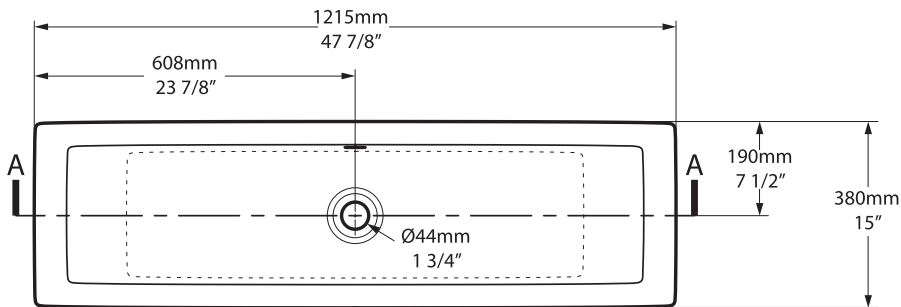

Tubo faucet - TU-16

Drop In

Rossendale 122

VB-ROS-122-IO

Top view

Drop In Cut Out

1135mm x 340mm
44 5/8" x 13 3/8"

UnderMount Cut Out

1081mm x 274mm
42 1/2" x 10 3/4"

Front view

Side view

Section AA

*All measurements subject to +/-5% tolerance

l = 1215mm / 47 7/8"
w = 380mm / 15"
h = 148mm / 5 7/8"

.dwg | .dxf | .skp www.vandabaths.com

Massachusetts Code: Approved
cUPC listing by IAPMO: File No. 6574