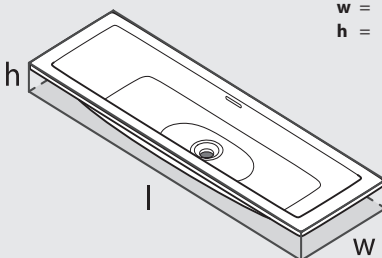

Tubo faucet - TU-16

Drop In

Rossendale 122

VB-ROS-122-IO

Top view

Drop In Cut Out

1135mm x 340mm
44 5/8" x 13 3/8"

UnderMount Cut Out

1081mm x 274mm
42 1/2" x 10 3/4"

Front view

Side view

Section AA

*All measurements subject to +/-5% tolerance

l = 1215mm / 47 7/8"
w = 380mm / 15"
h = 148mm / 5 7/8"

.dwg | .dxf | .skp www.vandabaths.com

Massachusetts Code: Approved
cUPC listing by IAPMO: File No. 6574