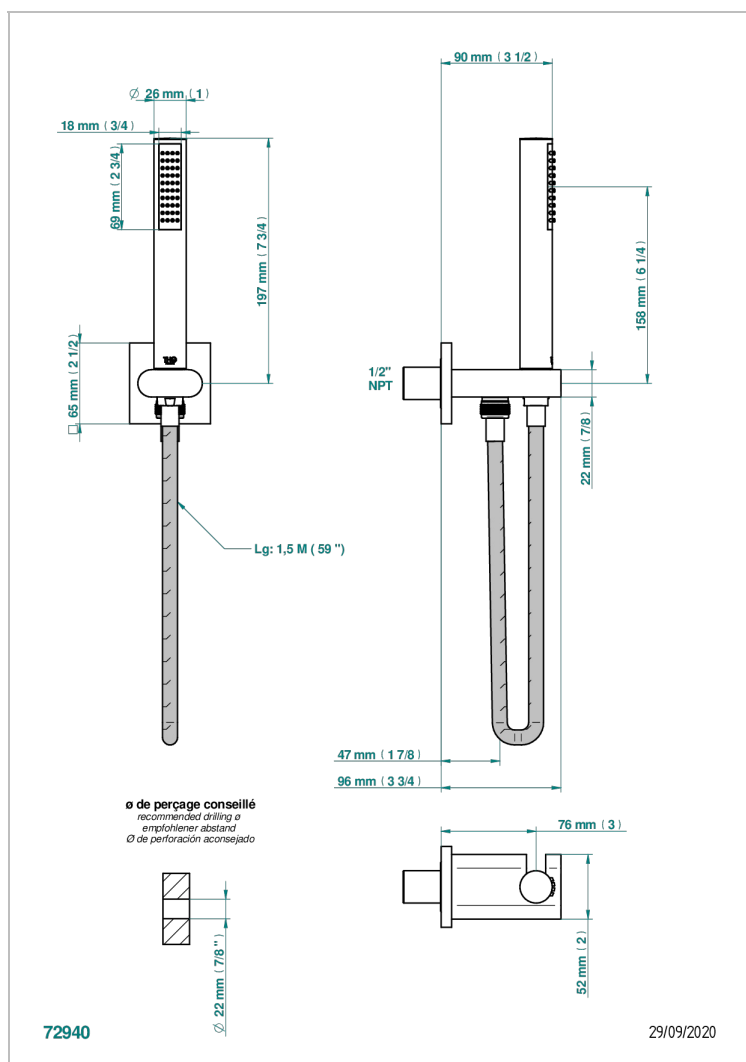

ICON-X CARBON GOLD WITH LEVER HANDLES

U7T-54/US

Wall mounted handshower with integrated fixed hook

CHARACTERISTIC

- Icon-x carbon gold with lever handles
- Wall mounted handshower with integrated fixed hook