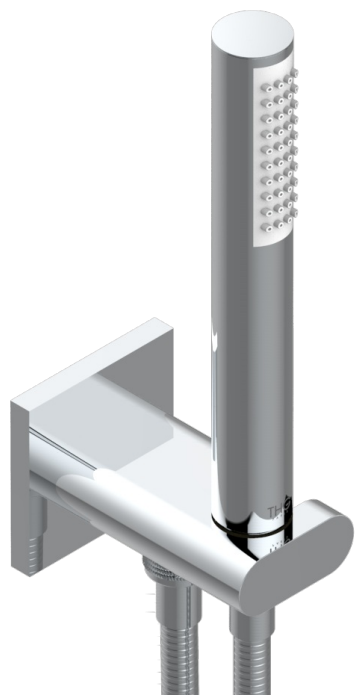

ICON-X CARBON GOLD WITH LEVER HANDLES

U7T-54/US

Wall mounted handshower with integrated fixed hook

CHARACTERISTIC

- Icon-x carbon gold with lever handles
- Wall mounted handshower with integrated fixed hook

AVAILABLE FINITIONS

Blush PVD - H62
Brass color PVD - H49
Brown bronze color PVD - F33
Chrome polished - A02
Gold color PVD - H52
Gold mat - F07

Gold polished - F01
Graphite PVD - H64
Matt Umber PVD - H67
Matt blush PVD - H60
Matt brass color PVD - H50
Matt brown bronze color PVD - F34

Matt chrome (American satin) - C02
Matt gold color PVD - H53
Matt graphite PVD - H65
Matt nickel (American satin) - C01
Matt nickel color PVD - H56
Nickel antique / Sovereign - H28

Nickel color PVD - H55
Nickel polished - B01
Soft gold - F30
Soft matt gold - F31
Umber PVD - H66