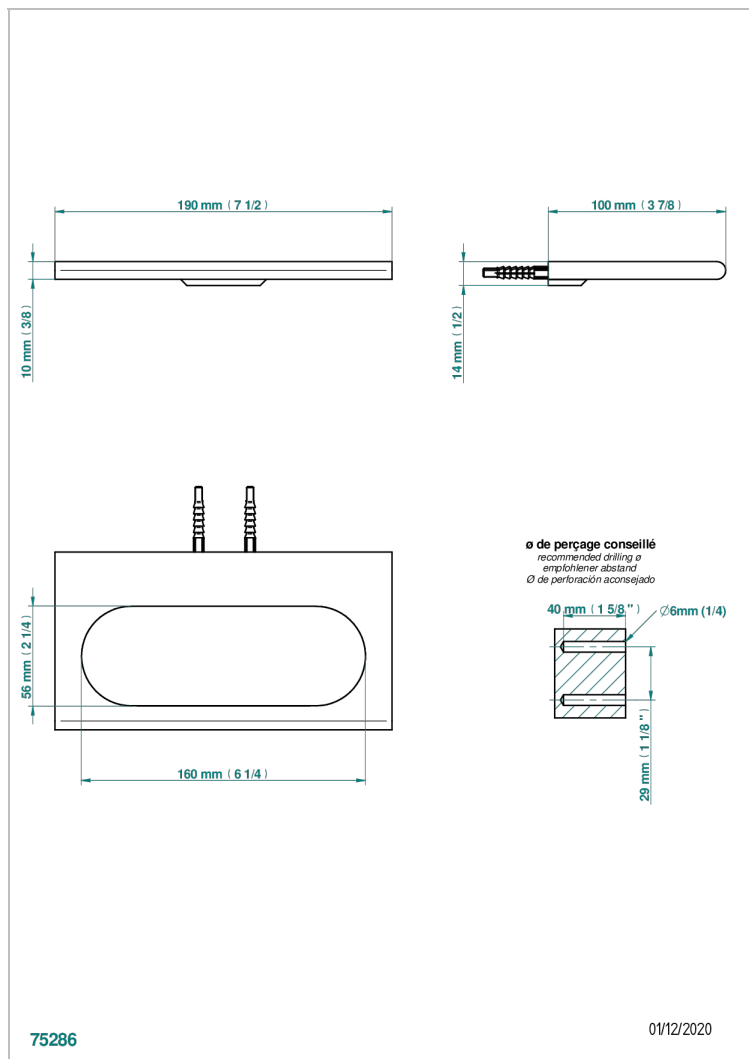

ICON-X CARBON GOLD WITH LEVER HANDLES

U7T-504N

Towel ring

CHARACTERISTIC

- Icon-x carbon gold with lever handles
- Towel ring

AVAILABLE FINITIONS

Blush PVD - H62
Brass color PVD - H49
Brown bronze color PVD - F33
Chrome polished - A02
Gold color PVD - H52
Gold mat - F07