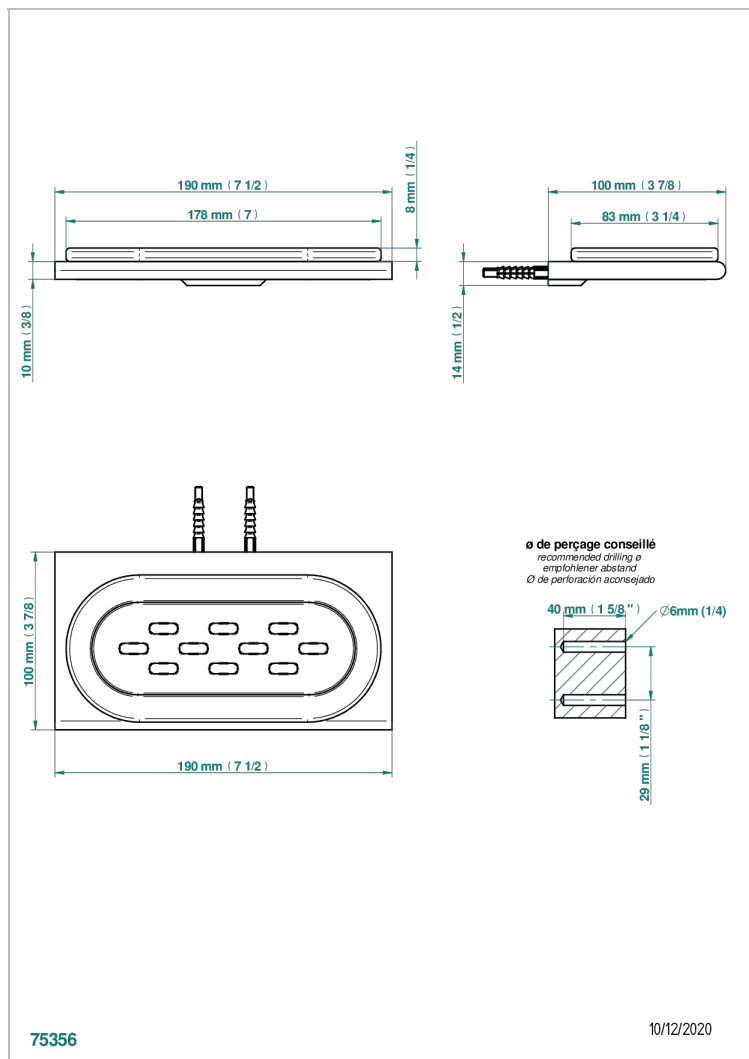

ICON-X CARBON GOLD WITH LEVER HANDLES

U7T-500

Glass soap dish, wall mounted

THG[®]
PARIS

CHARACTERISTIC

- Icon-x carbon gold with lever handles
- Glass soap dish, wall mounted

AVAILABLE FINITIONS

Blush PVD - H62
Brass color PVD - H49
Brown bronze color PVD - F33
Chrome polished - A02
Gold color PVD - H52
Gold mat - F07