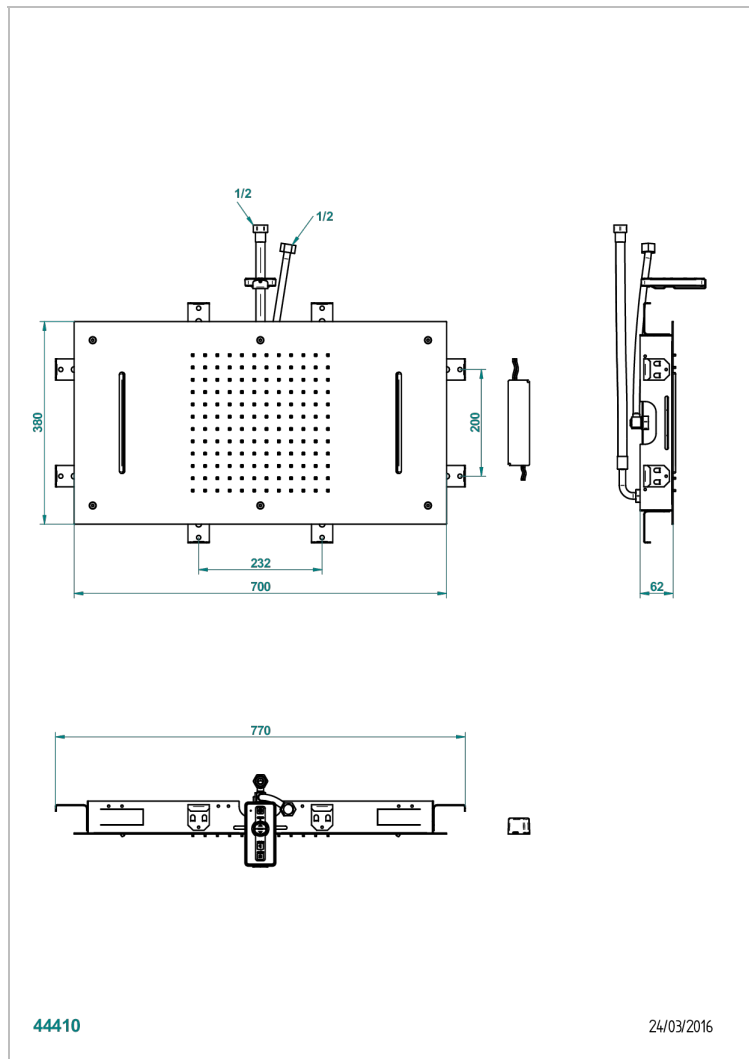

ICON-X CARBON GOLD WITH LEVER HANDLES

U7T-492

Sky shower 27"1/2 x15" (available only in shiny stainless steel A08)

CHARACTERISTIC

- Sky shower and water blades equipped with a flow limiter
- Requires a minimum false ceiling of 11 cm
- Chromotherapy
- Supplied with a remote control
- The installation must comply with NF C15-100
- Skyshower ceiling operates at 12V
- The power transformer must be placed outside volumes 1 and 2
- Showerhead with silicone nozzles to facilitate the removal of limescale
- Installation of a water softener is strongly recommended

TECHNICAL SPECS

- Recommandé : 3 bars (max. 5 bars) - Advised : 43,5 psi (max. 72 psi)
- Pomme : 15 l/min à 3 bars - Cascade : 23 l/min à 3 bars
- Showerhead : 4 gpm at 43.5 psi - Waterfall : 6 gpm at 43.5 psi
- Débit 2 fonctions utilisées : 23 l/min à 3 bars cumulés - 2 fonctions used : 6 gpm at 43.5 psi cumulated