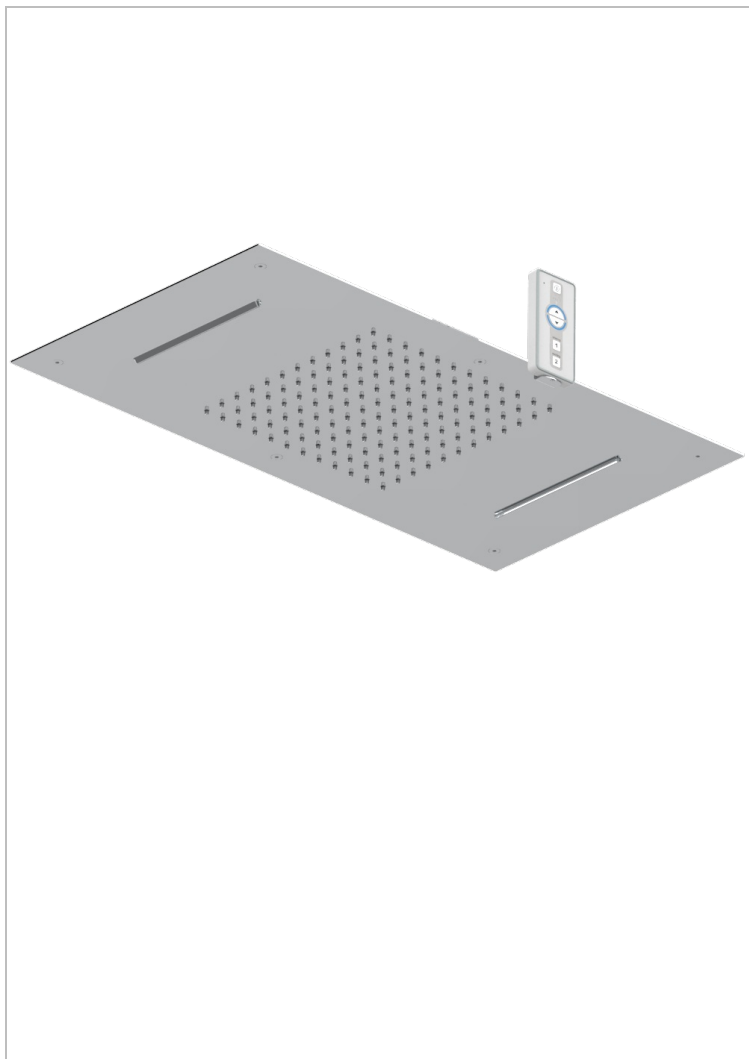

ICON-X CARBON GOLD WITH LEVER HANDLES

U7T-492

Sky shower 27"1/2 x15" (available only in shiny stainless steel A08)

CHARACTERISTIC

- Sky shower and water blades equipped with a flow limiter
- Requires a minimum false ceiling of 11 cm
- Chromotherapy
- Supplied with a remote control
- The installation must comply with NF C15-100
- Skyshower ceiling operates at 12V
- The power transformer must be placed outside volumes 1 and 2
- Showerhead with silicone nozzles to facilitate the removal of limescale
- Installation of a water softener is strongly recommended

TECHNICAL SPECS

- Recommandé : 3 bars (max. 5 bars) - Advised : 43,5 psi (max. 72 psi)
- Pomme : 15 l/min à 3 bars - Cascade : 23 l/min à 3 bars
- Showerhead : 4 gpm at 43.5 psi - Waterfall : 6 gpm at 43.5 psi
- Débit 2 fonctions utilisées : 23 l/min à 3 bars cumulés - 2 fonctions used : 6 gpm at 43.5 psi cumulated

AVAILABLE FINITIONS

shiny stainless steel - A08