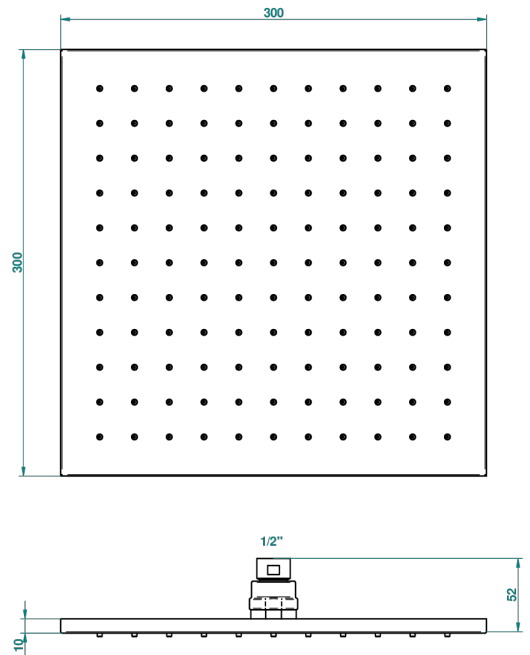

ICON-X CARBON GOLD WITH LEVER HANDLES

U7T-280C

Shower head 12" x 12", Easyclean system

THG[®]
PARIS

43687

03/10/2011

CHARACTERISTIC

- Showerhead equipped with a flow limiter
- Mounted on a ball joint
- Showerhead with silicone nozzles to facilitate the removal of limescale
- Installation of a water softener is strongly recommended

TECHNICAL SPECS

- Recommandé : 3 bars (max. 5 bars) - Advised : 43,5 psi (max. 72 psi)
- 9,5 l/min à 3 bars (2.5 gpm at 43.5 psi)

AVAILABLE FINITIONS

Blush PVD - H62
Brass color PVD - H49
Brown bronze color PVD - F33
Chrome polished - A02
Gold color PVD - H52
Gold mat - F07