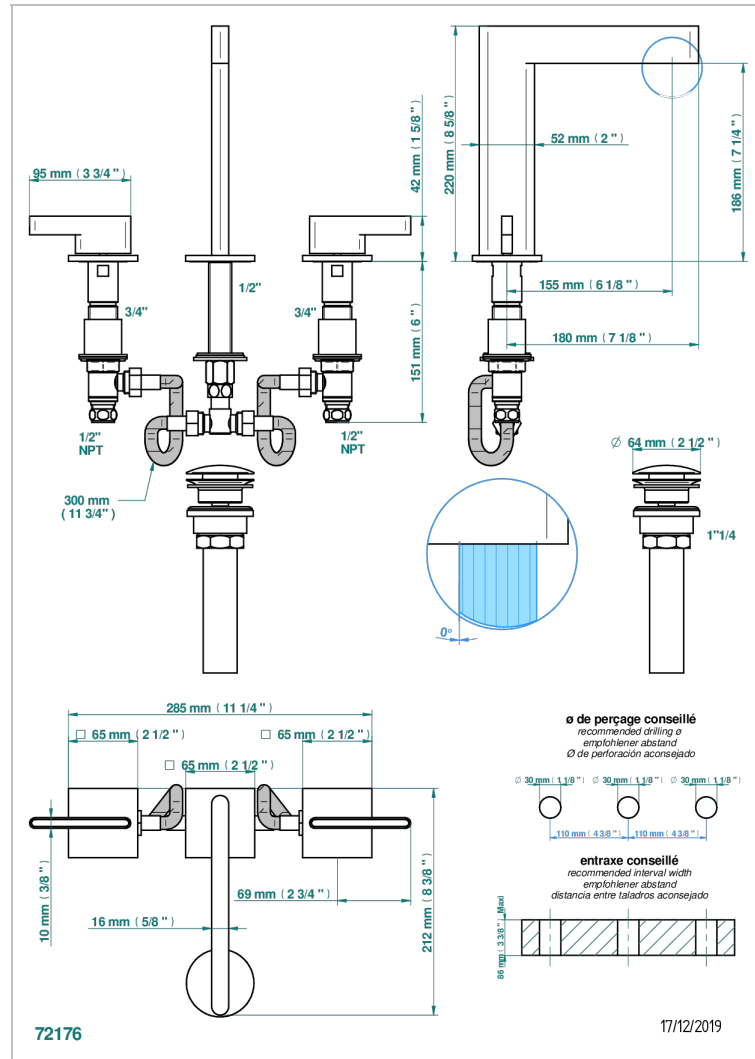

# ICON-X CARBON GOLD WITH LEVER HANDLES

U7T-151/US

Widespread lavatory set with drain

## CHARACTERISTIC

- Icon-x carbon gold with lever handles
- Widespread lavatory set with drain