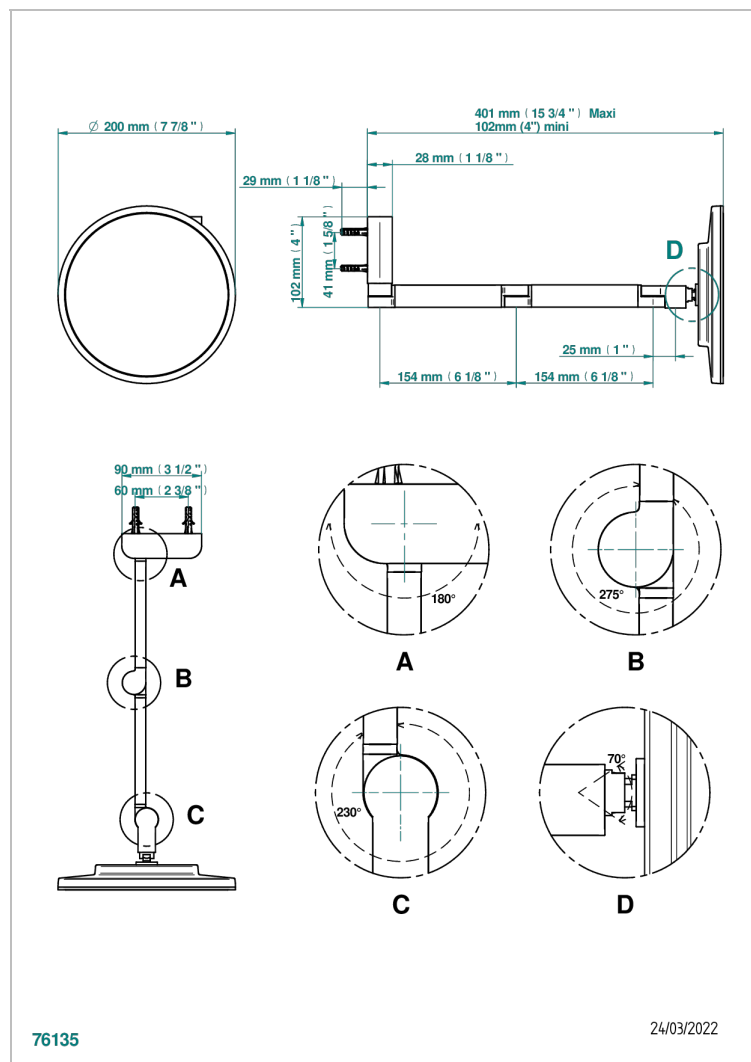

ICON-X CARBON GOLD

U7S-669C

Wall mounted Round Magnifying mirror (x5), double arm, Classe 1, LED illuminated with continuously adjustable light color

2700 - 5600 K

CHARACTERISTIC

- Icon-x carbon gold
- Wall mounted Round Magnifying mirror (x5), double arm, Classe 1, LED illuminated with continuously adjustable light color 2700 - 5600 K