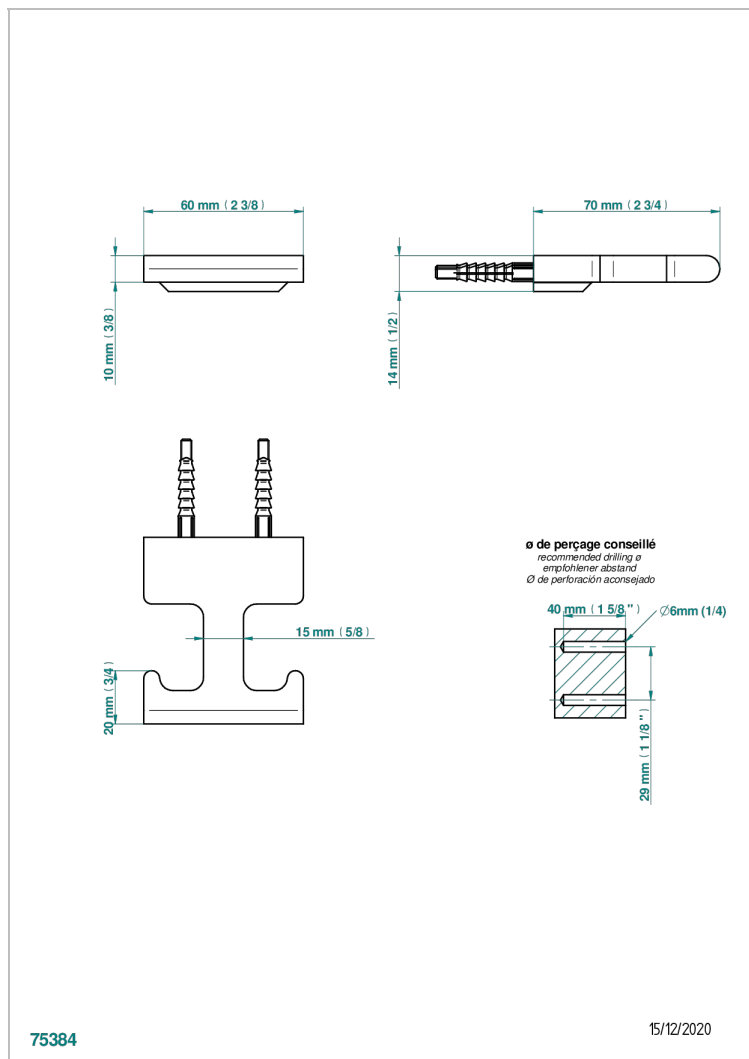

ICON-X CARBON GOLD

U7S-517

Robe hook

THG[®]
PARIS

CHARACTERISTIC

- Icon-x carbon gold
- Robe hook

AVAILABLE FINITIONS

Blush PVD - H62
Brass color PVD - H49
Brown bronze color PVD - F33
Chrome polished - A02
Gold color PVD - H52
Gold mat - F07