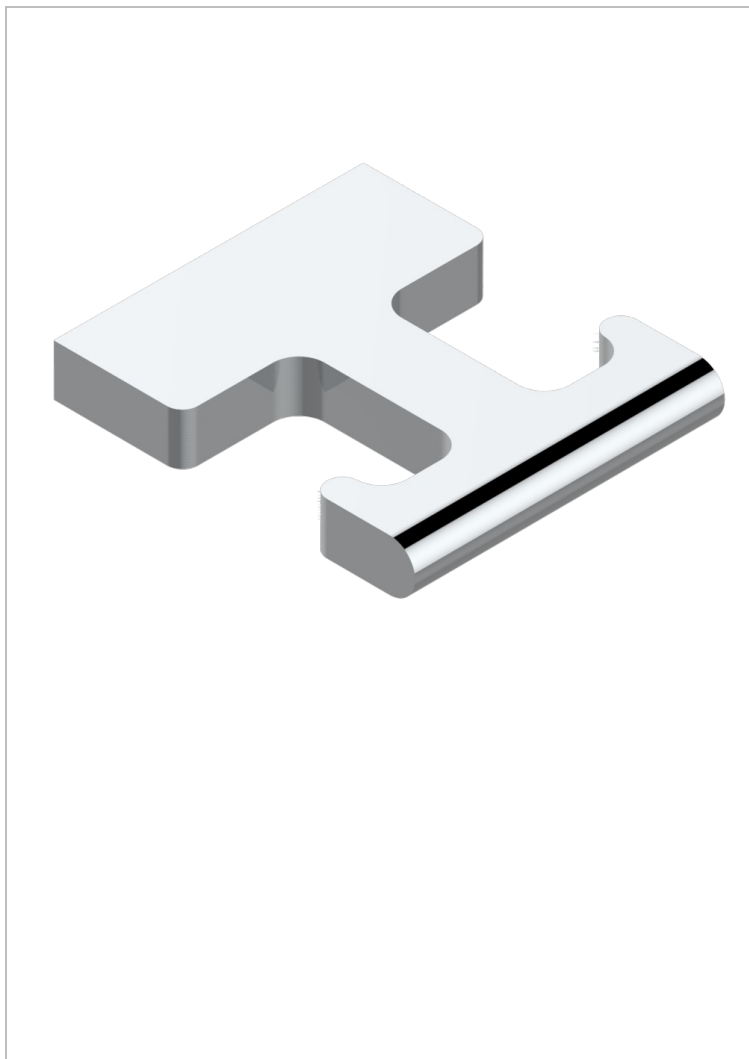

ICON-X CARBON GOLD

U7S-517

Robe hook

THG[®]
PARIS

CHARACTERISTIC

- Icon-x carbon gold
- Robe hook

AVAILABLE FINITIONS

Blush PVD - H62
Brass color PVD - H49
Brown bronze color PVD - F33
Chrome polished - A02
Gold color PVD - H52
Gold mat - F07

Gold polished - F01
Graphite PVD - H64
Matt Umber PVD - H67
Matt blush PVD - H60
Matt brass color PVD - H50
Matt brown bronze color PVD - F34

Matt chrome (American satin) - C02
Matt gold color PVD - H53
Matt graphite PVD - H65
Matt nickel (American satin) - C01
Matt nickel color PVD - H56
Nickel antique / Sovereign - H28

Nickel color PVD - H55
Nickel polished - B01
Soft gold - F30
Soft matt gold - F31
Umber PVD - H66