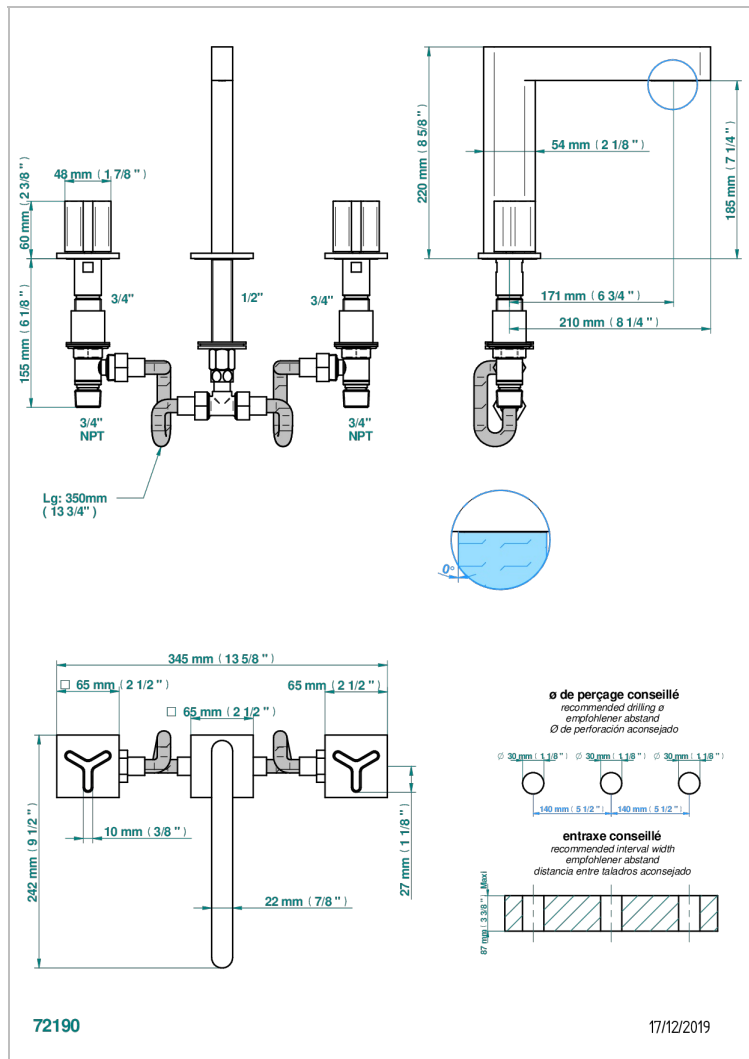

ICON-X CARBON GOLD

U7S-25SGUS

Roman tub set with 3/4" valves

CHARACTERISTIC

- Icon-x carbon gold
- Roman tub set with 3/4" valves

AVAILABLE FINITIONS

Blush PVD - H62
Brass color PVD - H49
Brown bronze color PVD - F33
Chrome polished - A02
Gold color PVD - H52
Gold mat - F07