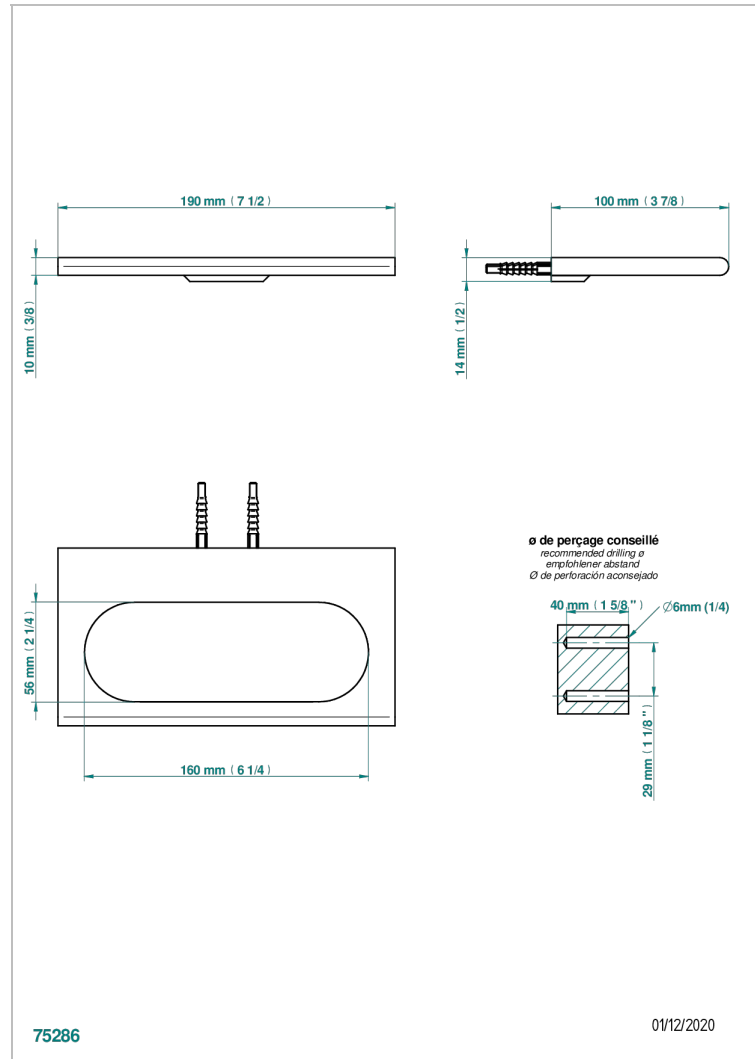

ICON-X TITANIUM

U7L-504N

Towel ring

CHARACTERISTIC

- Icon-x titanium
- Towel ring

AVAILABLE FINITIONS

Blush PVD - H62
Brass color PVD - H49
Brown bronze color PVD - F33
Chrome polished - A02
Gold color PVD - H52
Gold mat - F07