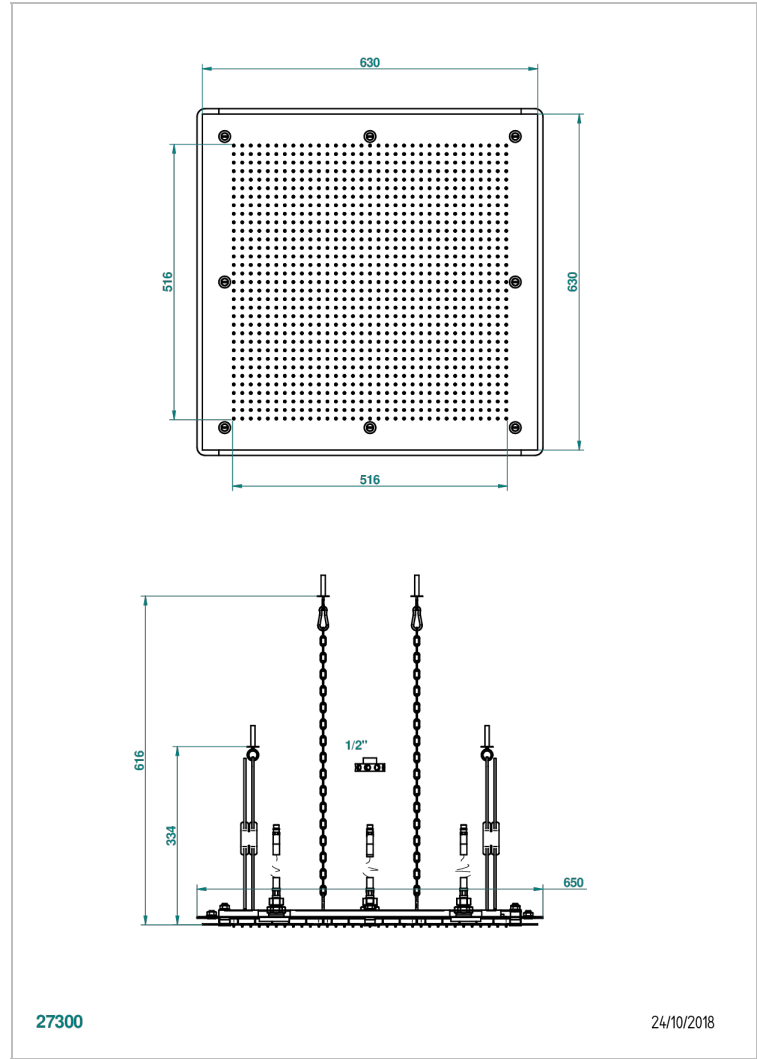

ICON-X TITANIUM

U7L-489

Metal sky shower 24" 3/4 x 24" 3/4 with Easyclean system (available only in A02, B01, C01, F01, F30)

THG[®]
PARIS

27300

24/10/2018

CHARACTERISTIC

- Brass
- Requires a minimum false ceiling of 25 cm
- Showerhead with silicone nozzles to facilitate the removal of limescale
- Installation of a water softener is strongly recommended

TECHNICAL SPECS

- Recommandé : 3 bars (max. 5 bars) - Advised : 43,5 psi (max. 72 psi)
- 29 l/min à 3 bars (7,3 gpm at 43.5 psi)

AVAILABLE FINITIONS

- Chrome polished - A02
- Gold polished - F01
- Matt nickel (American satin) - C01
- Nickel polished - B01
- Soft gold - F30