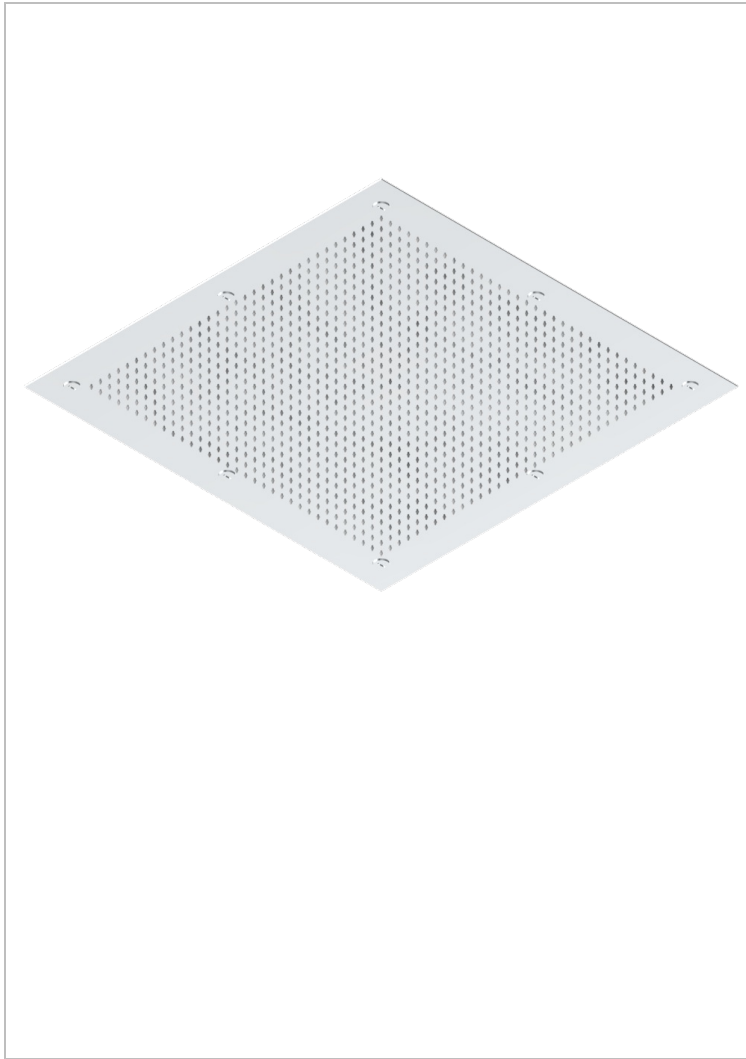

ICON-X TITANIUM

U7L-489

Metal sky shower 24" 3/4 x 24" 3/4 with Easyclean system (available only in A02, B01, C01, F01, F30)

THG[®]
PARIS

27300

24/10/2018

CHARACTERISTIC

- Brass
- Requires a minimum false ceiling of 25 cm
- Showerhead with silicone nozzles to facilitate the removal of limescale
- Installation of a water softener is strongly recommended

TECHNICAL SPECS

- Recommandé : 3 bars (max. 5 bars) - Advised : 43,5 psi (max. 72 psi)
- 29 l/min à 3 bars (7,3 gpm at 43.5 psi)

AVAILABLE FINITIONS

- Chrome polished - A02
- Gold polished - F01
- Matt nickel (American satin) - C01
- Nickel polished - B01
- Soft gold - F30