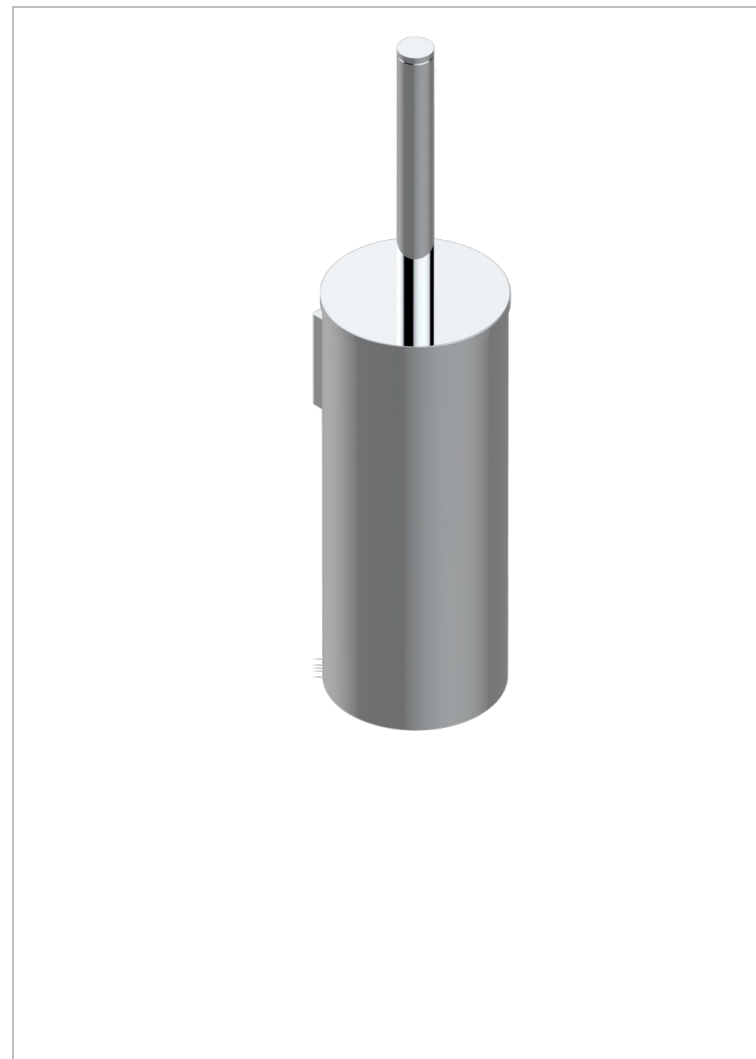

# ICON-X TITANIUM

U7L-4720C

Metal toilet brush holder with brush with cover wall mounted

THG<sup>®</sup>  
PARIS

## CHARACTERISTIC

- Icon-x titanium
- Metal toilet brush holder with brush with cover wall mounted

## AVAILABLE FINITIONS

Blush PVD - H62  
Brass color PVD - H49  
Brown bronze color PVD - F33  
Chrome polished - A02  
Gold color PVD - H52  
Gold mat - F07

Gold polished - F01  
Graphite PVD - H64  
Matt Umber PVD - H67  
Matt blush PVD - H60  
Matt brass color PVD - H50  
Matt brown bronze color PVD - F34