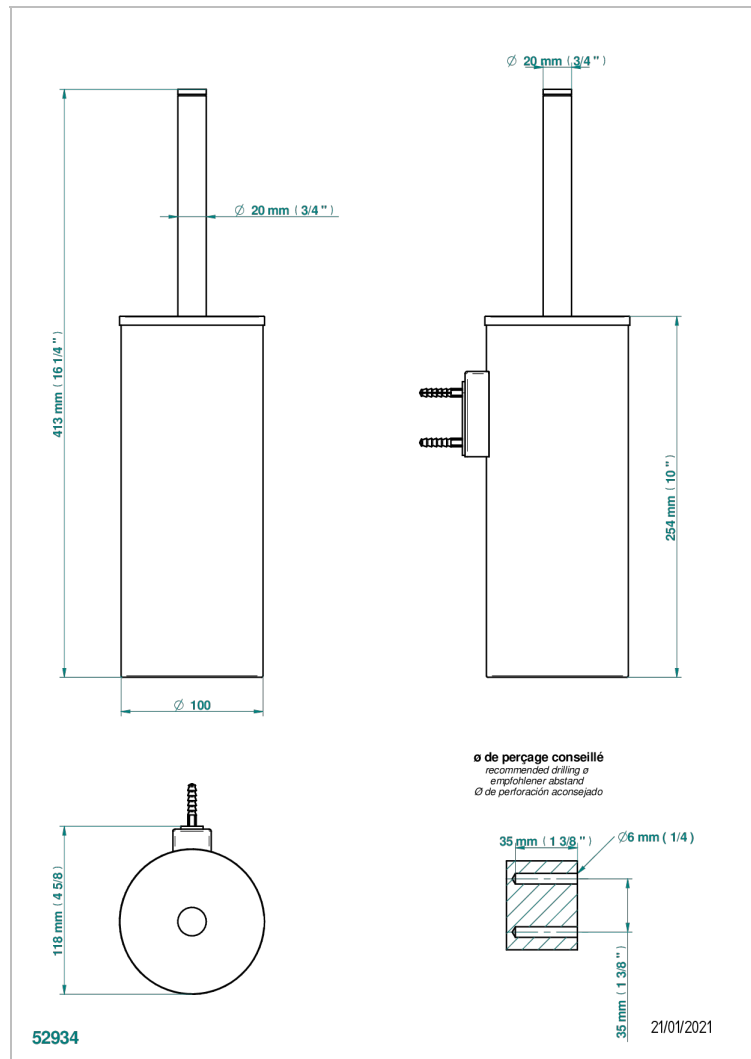

# ICON-X TITANIUM

U7L-4720C

Metal toilet brush holder with brush with cover wall mounted

THG<sup>®</sup>  
PARIS

## CHARACTERISTIC

- Icon-x titanium
- Metal toilet brush holder with brush with cover wall mounted