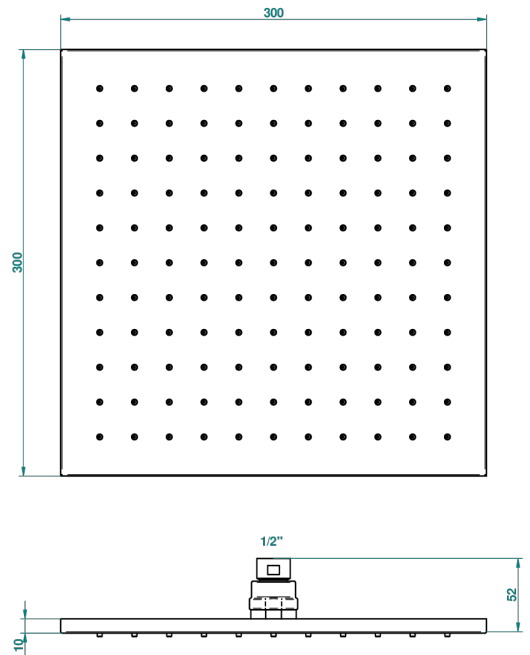

# ICON-X TITANIUM

U7L-280C

Shower head 12" x 12", Easyclean system

THG<sup>®</sup>  
PARIS

43687

03/10/2011

## CHARACTERISTIC

- Showerhead equipped with a flow limiter
- Mounted on a ball joint
- Showerhead with silicone nozzles to facilitate the removal of limescale
- Installation of a water softener is strongly recommended