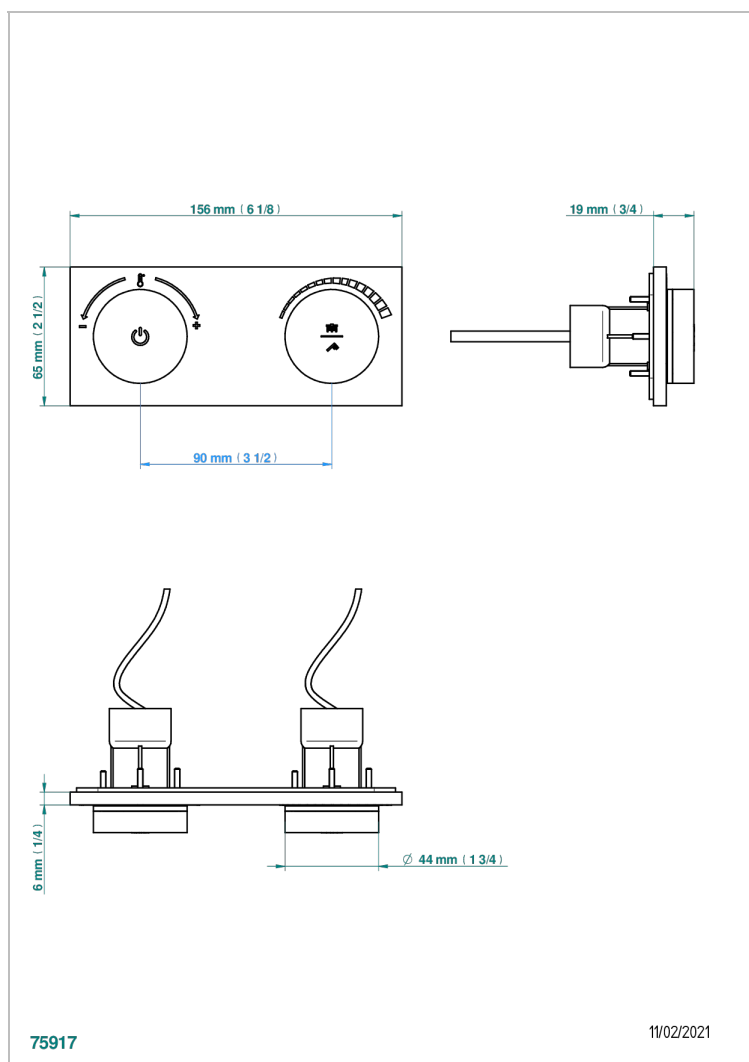

ICON-X METAL INLAY WITH LEVER HANDLES

U7K-6772DB

THG
PARIS

Trim for electronic wall-mounted shower control, on/off and temperature control, 2 functions

75917

11/02/2021

CHARACTERISTIC

- Icon-x metal inlay with lever handles
- Trim for electronic wall-mounted shower control, on/off and temperature control, 2 functions