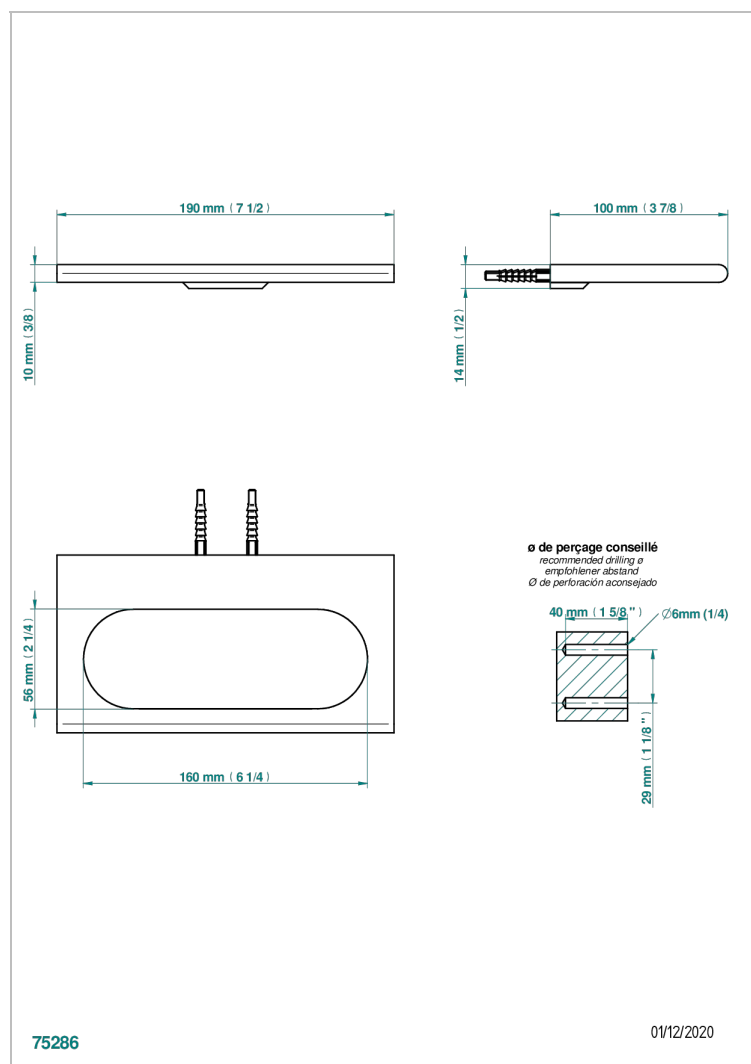

# ICON-X METAL INLAY WITH LEVER HANDLES

U7K-504N

THG<sup>®</sup>  
PARIS

Towel ring

## CHARACTERISTIC

- Icon-x metal inlay with lever handles
- Towel ring