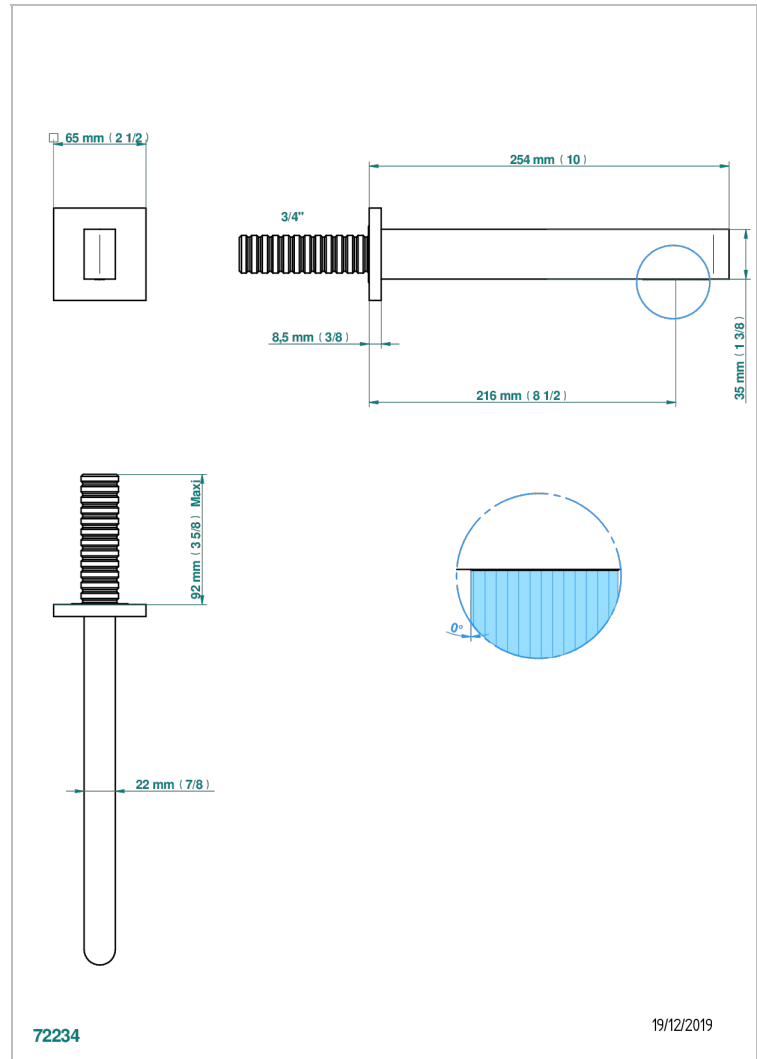

ICON-X METAL INLAY WITH LEVER HANDLES

U7K-42SGB

Bath spout, wall mounted

THG[®]
PARIS

CHARACTERISTIC

- Icon-x metal inlay with lever handles
- Bath spout, wall mounted

AVAILABLE FINITIONS

Blush PVD - H62
Brass color PVD - H49
Brown bronze color PVD - F33
Chrome polished - A02
Gold color PVD - H52
Gold mat - F07

Gold polished - F01
Graphite PVD - H64
Matt Umber PVD - H67
Matt blush PVD - H60
Matt brass color PVD - H50
Matt brown bronze color PVD - F34

Matt chrome (American satin) - C02
Matt gold color PVD - H53
Matt graphite PVD - H65
Matt nickel (American satin) - C01
Matt nickel color PVD - H56
Nickel antique / Sovereign - H28

Nickel color PVD - H55
Nickel polished - B01
Polished chrome with gold inlay - GA1
Soft gold - F30
Soft matt gold - F31
Umber PVD - H66